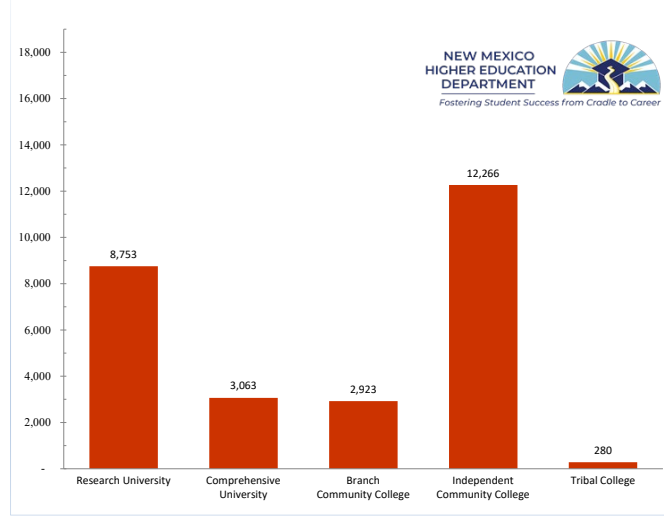

New Mexico Postsecondary AY 21-22 Degree Production

Degree Production by Award Type

Degree Production by Institution Sector

	Awards of less than 1 academic year	Awards of at least 1 year but less than 2 years	Associate's Degree (2 year degree)	Awards of at least 2 years but less than 4 years	Bachelor's Degree	Master's Degree	Post Master's Certificate	Graduate Certification Program (G)	Ed Specialist Degree	Doctorate Degree	Professional Degree (M.D. or J.D.)	Total Degree Production by Institution
Research Universities												
New Mexico Institute of Mining & Tech	-	-	2	-	210	69	-	1	-	7	-	289
New Mexico State University	-	-	2	-	2,443	735	-	47	6	127	-	3,360
University of New Mexico*	3	36	-	-	3,348	1,139	20	57	-	173	328	5,104
	3	36	4	0	6,001	1,943	20	105	6	307	328	8,753
Comprehensive Universities												
Eastern New Mexico University	-	-	185	-	714	372	-	54	-	-	-	1,325
New Mexico Highlands University	-	-	-	-	395	336	-	68	-	-	-	799
Northern New Mexico College	-	59	95	-	95	-	-	-	-	-	-	249
Western New Mexico University	30	20	131	-	215	193	-	101	-	-	-	690
	30	79	411	0	1,419	901	0	223	0	0	0	3,063
Branch Community Colleges												
ENMU Roswell	186	127	173	14	-	-	-	-	-	-	-	500
ENMU Ruidoso	21	19	50	-	-	-	-	-	-	-	-	90
NMSU Alamogordo	22	6	82	-	-	-	-	-	-	-	-	110
NMSU Carlsbad	18	9	130	-	-	-	-	-	-	-	-	157
NMSU Dona Ana	80	289	908	-	-	-	-	-	-	-	-	1,277
NMSU Grants	14	32	37	-	-	-	-	-	-	-	-	83
UNM Gallup	27	50	203	-	-	-	-	-	-	-	-	280
UNM Los Alamos	36	10	64	-	-	-	-	-	-	-	-	110
UNM Taos	56	27	56	-	-	-	-	-	-	-	-	139
UNM Valencia	54	7	116	-	-	-	-	-	-	-	-	177
	514	576	1,819	14	0	0	0	0	0	0	0	2,923
Independent Community Colleges												
Central New Mexico Community College	877	3,525	3,435	148	-	-	-	-	-	-	-	7,985
Clovis Community College	365	68	291	-	-	-	-	-	-	-	-	724
Luna Community College	-	61	68	7	-	-	-	-	-	-	-	136
Mesalands Community College	454	11	125	-	-	-	-	-	-	-	-	590
New Mexico Junior College	-	105	309	-	-	-	-	-	-	-	-	414
San Juan College	256	878	595	8	-	-	-	-	-	-	-	1,737
Santa Fe Community College	118	311	251	-	-	-	-	-	-	-	-	680
	2,070	4,959	5,074	163	0	0	0	0	0	0	0	12,266
Tribal Colleges												
Dine College	-	7	17	-	11	-	-	-	-	-	-	35
Institute of American Indian Arts	4	11	7	-	41	14	-	-	-	-	-	77
Southwestern Indian Polytechnic Institute	-	1	19	-	-	-	-	-	-	-	-	20
Navajo Technical University	-	56	48	-	34	10	-	-	-	-	-	148
	4	65	91	0	86	24	0	0	0	0	0	280
Total Degree Production by Award Type	2,621	5,715	7,399	177	7,506	2,868	20	328	6	307	328	27,285