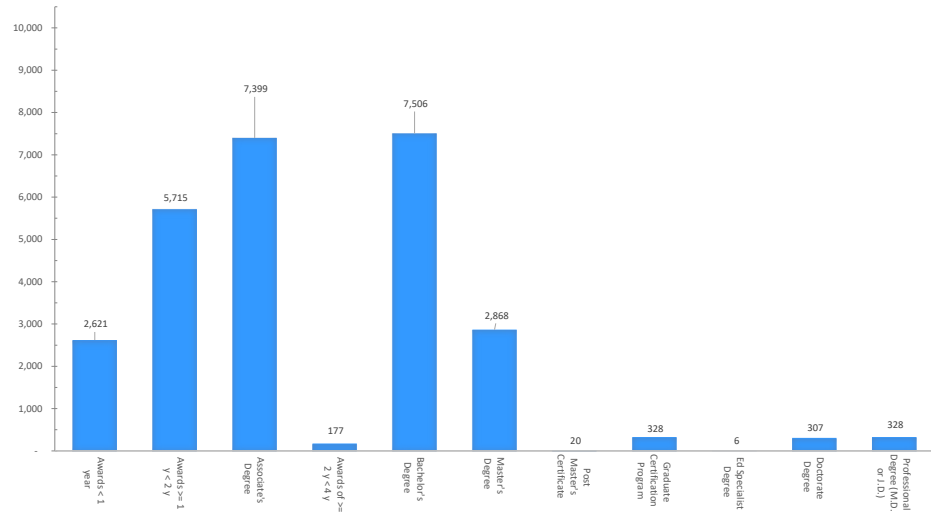

New Mexico Postsecondary AY 21-22 Degree Production

Degree Production by Award Type

Degree Production by Institution Sector

	Awards of less than 1 academic year	Awards of at least 1 year but less than 2 years	Associate's Degree (2 year degree)	Awards of at least 2 years but less than 4 years	Bachelor's Degree	Master's Degree	Post Master's Certificate	Graduate Certification Program (G)	Ed Specialist Degree	Doctorate Degree	Professional Degree (M.D. or J.D.)	Total Degree Production by Institution
Research Universities												
New Mexico Institute of Mining & Tech	-	-	2	-	210	69	-	1	-	7	-	289
New Mexico State University	-	-	2	-	2,443	735	-	47	6	127	-	3,360
University of New Mexico*	3	36	-	-	3,348	1,139	20	57	-	173	328	5,104
	3	36	4	0	6,001	1,943	20	105	6	307	328	8,753
Comprehensive Universities												
Eastern New Mexico University	-	-	185	-	714	372	-	54	-	-	-	1,325
New Mexico Highlands University	-	-	-	-	395	336	-	68	-	-	-	799
Northern New Mexico College	-	59	95	-	95	-	-	-	-	-	-	249
Western New Mexico University	30	20	131	-	215	193	-	101	-	-	-	690
	30	79	411	0	1,419	901	0	223	0	0	0	3,063
Branch Community Colleges												
ENMU Roswell	186	127	173	14	-	-	-	-	-	-	-	500
ENMU Ruidoso	21	19	50	-	-	-	-	-	-	-	-	90
NMSU Alamogordo	22	6	82	-	-	-	-	-	-	-	-	110
NMSU Carlsbad	18	9	130	-	-	-	-	-	-	-	-	157
NMSU Dona Ana	80	289	908	-	-	-	-	-	-	-	-	1,277
NMSU Grants	14	32	37	-	-	-	-	-	-	-	-	83
UNM Gallup	27	50	203	-	-	-	-	-	-	-	-	280
UNM Los Alamos	36	10	64	-	-	-	-	-	-	-	-	110
UNM Taos	56	27	56	-	-	-	-	-	-	-	-	139
UNM Valencia	54	7	116	-	-	-	-	-	-	-	-	177
	514	576	1,819	14	0	0	0	0	0	0	0	2,923
Independent Community Colleges												
Central New Mexico Community College	877	3,525	3,435	148	-	-	-	-	-	-	-	7,985
Clovis Community College	365	68	291	-	-	-	-	-	-	-	-	724
Luna Community College	-	61	68	7	-	-	-	-	-	-	-	136
Mesalands Community College	454	11	125	-	-	-	-	-	-	-	-	590
New Mexico Junior College	-	105	309	-	-	-	-	-	-	-	-	414
San Juan College	256	878	595	8	-	-	-	-	-	-	-	1,737
Santa Fe Community College	118	311	251	-	-	-	-	-	-	-	-	680
	2,070	4,959	5,074	163	0	0	0	0	0	0	0	12,266
Tribal Colleges												
Dine College	-	7	17	-	11	-	-	-	-	-	-	35
Institute of American Indian Arts	4	11	7	-	41	14	-	-	-	-	-	77
Southwestern Indian Polytechnic Institute	-	1	19	-	-	-	-	-	-	-	-	20
Navajo Technical University	-	56	48	-	34	10	-	-	-	-	-	148
	4	65	91	0	86	24	0	0	0	0	0	280
Total Degree Production by Award Type	2,621	5,715	7,399	177	7,506	2,868	20	328	6	307	328	27,285