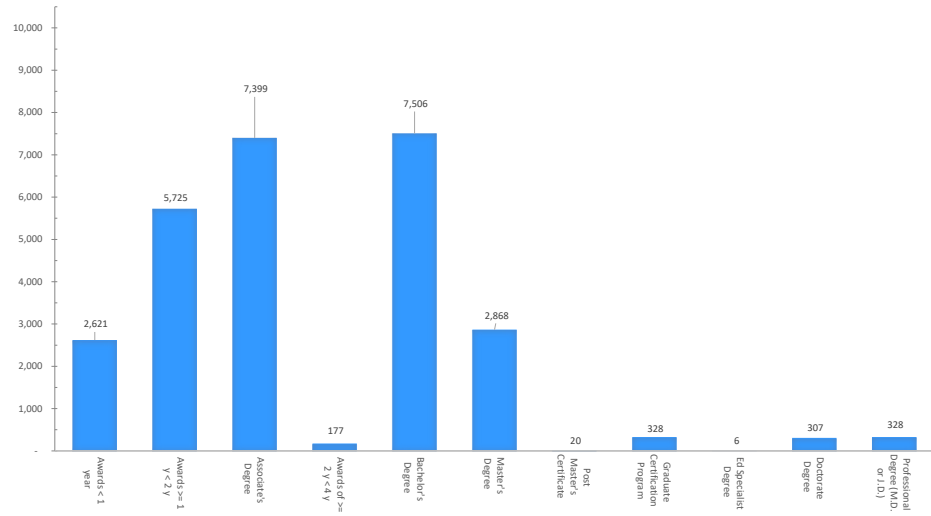

New Mexico Postsecondary AY 21-22 Degree Production

Degree Production by Award Type

Degree Production by Institution Sector

	Awards of less than 1 academic year	Awards of at least 1 year but less than 2 years	Associate's Degree (2 year degree)	Awards of at least 2 years but less than 4 years	Bachelor's Degree	Master's Degree	Post Master's Certificate	Graduate Certification Program (G)	Ed Specialist Degree	Doctorate Degree	Professional Degree (M.D. or J.D.)	Total Degree Production by Institution
Research Universities												
New Mexico Institute of Mining & Tech	-	-	2	-	210	69	-	1	-	7	-	289
New Mexico State University	-	-	2	-	2,443	735	-	47	6	127	-	3,360
University of New Mexico*	3	36	-	-	3,348	1,139	20	57	-	173	328	5,104
	3	36	4	0	6,001	1,943	20	105	6	307	328	8,753
Comprehensive Universities												
Eastern New Mexico University	-	-	185	-	714	372	-	54	-	-	-	1,325
New Mexico Highlands University	-	-	-	-	395	336	-	68	-	-	-	799
Northern New Mexico College	-	59	95	-	95	-	-	-	-	-	-	249
Western New Mexico University	30	20	131	-	215	193	-	101	-	-	-	690
	30	79	411	0	1,419	901	0	223	0	0	0	3,063
Branch Community Colleges												
ENMU Roswell	186	127	173	14	-	-	-	-	-	-	-	500
ENMU Ruidoso	21	19	50	-	-	-	-	-	-	-	-	90
NMSU Alamogordo	22	6	82	-	-	-	-	-	-	-	-	110
NMSU Carlsbad	18	9	130	-	-	-	-	-	-	-	-	157
NMSU Dona Ana	80	289	908	-	-	-	-	-	-	-	-	1,277
NMSU Grants	14	32	37	-	-	-	-	-	-	-	-	83
UNM Gallup	27	50	203	-	-	-	-	-	-	-	-	280
UNM Los Alamos	36	10	64	-	-	-	-	-	-	-	-	110
UNM Taos	56	27	56	-	-	-	-	-	-	-	-	139
UNM Valencia	54	7	116	-	-	-	-	-	-	-	-	177
	514	576	1,819	14	0	0	0	0	0	0	0	2,923
Independent Community Colleges												
Central New Mexico Community College	877	3,525	3,435	148	-	-	-	-	-	-	-	7,985
Clovis Community College	365	68	291	-	-	-	-	-	-	-	-	724
Luna Community College	-	61	68	7	-	-	-	-	-	-	-	136
Mesalands Community College	454	11	125	-	-	-	-	-	-	-	-	590
New Mexico Junior College	-	105	309	-	-	-	-	-	-	-	-	414
San Juan College	256	878	595	8	-	-	-	-	-	-	-	1,737
Santa Fe Community College	118	311	251	-	-	-	-	-	-	-	-	680
	2,070	4,959	5,074	163	0	0	0	0	0	0	0	12,266
Tribal Colleges												
Dine College	-	7	17	-	11	-	-	-	-	-	-	35
Institute of American Indian Arts	4	11	7	-	41	14	-	-	-	-	-	77
Southwestern Indian Polytechnic Institute	-	1	19	-	-	-	-	-	-	-	-	20
Navajo Technical University	-	56	48	-	34	10	-	-	-	-	-	148
	4	75	91	0	86	24	0	0	0	0	0	280
Total Degree Production by Award Type	2,621	5,725	7,399	177	7,506	2,868	20	328	6	307	328	27,285