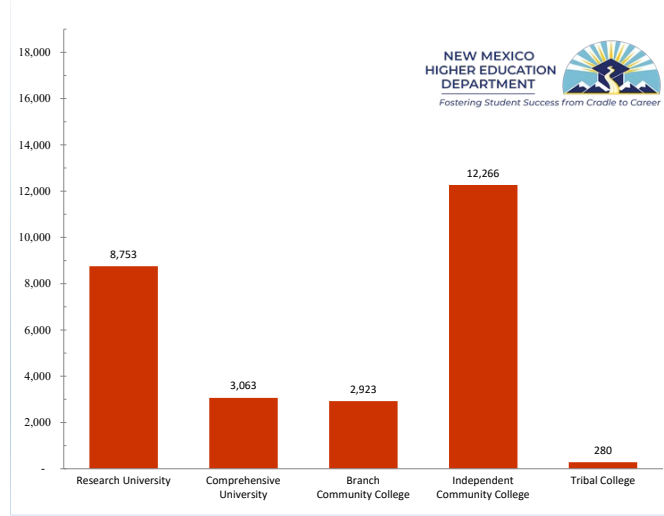

New Mexico Postsecondary AY 21-22 Degree Production

Degree Production by Award Type

Degree Production by Institution Sector

	Awards of less than 1 academic year	Awards of at least 1 year but less than 2 years	Associate's Degree (2 year degree)	Awards of at least 2 years but less than 4 years	Bachelor's Degree	Master's Degree	Post Master's Certificate	Graduate Certification Program (G)	Ed Specialist Degree	Doctorate Degree	Professional Degree (M.D. or J.D.)	Total Degree Production by Institution
Research Universities												
New Mexico Institute of Mining & Tech	-	-	2	-	210	69	-	1	-	7	-	289
New Mexico State University	-	-	2	-	2,443	735	-	47	6	127	-	3,360
University of New Mexico*	3	36	-	-	3,348	1,139	20	57	-	173	328	5,104
	3	36	4	0	6,001	1,943	20	105	6	307	328	8,753
Comprehensive Universities												
Eastern New Mexico University	-	-	185	-	714	372	-	54	-	-	-	1,325
New Mexico Highlands University	-	-	-	-	395	336	-	68	-	-	-	799
Northern New Mexico College	-	59	95	-	95	-	-	-	-	-	-	249
Western New Mexico University	30	20	131	-	215	193	-	101	-	-	-	690
	30	79	411	0	1,419	901	0	223	0	0	0	3,063
Branch Community Colleges												
ENMU Roswell	186	127	173	14	-	-	-	-	-	-	-	500
ENMU Ruidoso	21	19	50	-	-	-	-	-	-	-	-	90
NMSU Alamogordo	22	6	82	-	-	-	-	-	-	-	-	110
NMSU Carlsbad	18	9	130	-	-	-	-	-	-	-	-	157
NMSU Dona Ana	80	289	908	-	-	-	-	-	-	-	-	1,277
NMSU Grants	14	32	37	-	-	-	-	-	-	-	-	83
UNM Gallup	27	50	203	-	-	-	-	-	-	-	-	280
UNM Los Alamos	36	10	64	-	-	-	-	-	-	-	-	110
UNM Taos	56	27	56	-	-	-	-	-	-	-	-	139
UNM Valencia	54	7	116	-	-	-	-	-	-	-	-	177
	514	576	1,819	14	0	0	0	0	0	0	0	2,923
Independent Community Colleges												
Central New Mexico Community College	877	3,525	3,435	148	-	-	-	-	-	-	-	7,985
Clovis Community College	365	68	291	-	-	-	-	-	-	-	-	724
Luna Community College	-	61	68	7	-	-	-	-	-	-	-	136
Mesalands Community College	454	11	125	-	-	-	-	-	-	-	-	590
New Mexico Junior College	-	105	309	-	-	-	-	-	-	-	-	414
San Juan College	256	878	595	8	-	-	-	-	-	-	-	1,737
Santa Fe Community College	118	311	251	-	-	-	-	-	-	-	-	680
	2,070	4,959	5,074	163	0	0	0	0	0	0	0	12,266
Tribal Colleges												
Dine College	-	7	17	-	11	-	-	-	-	-	-	35
Institute of American Indian Arts	4	11	7	-	41	14	-	-	-	-	-	77
Southwestern Indian Polytechnic Institute	-	1	19	-	-	-	-	-	-	-	-	20
Navajo Technical University	-	56	48	-	34	10	-	-	-	-	-	148
	4	75	91	0	86	24	0	0	0	0	0	280
Total Degree Production by Award Type	2,621	5,725	7,399	177	7,506	2,868	20	328	6	307	328	27,285