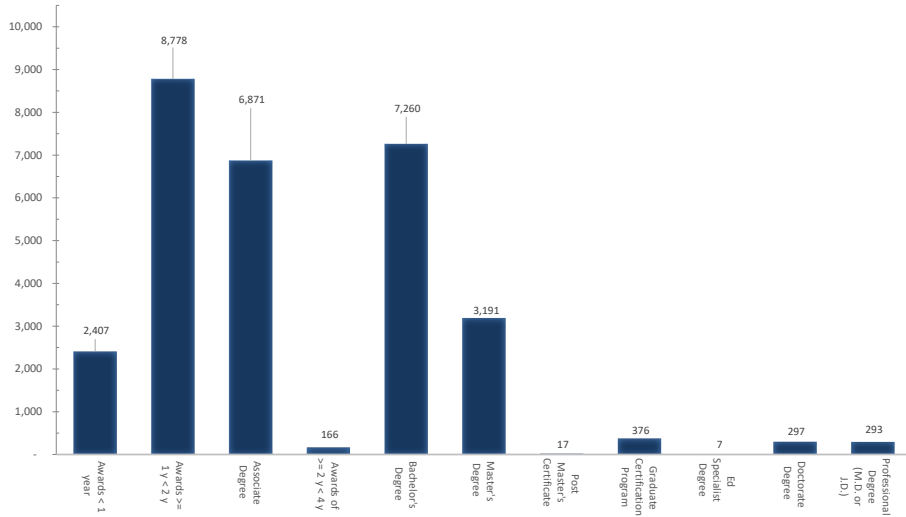

New Mexico Postsecondary AY 22-23 Degree Production

Degree Production by Award Type