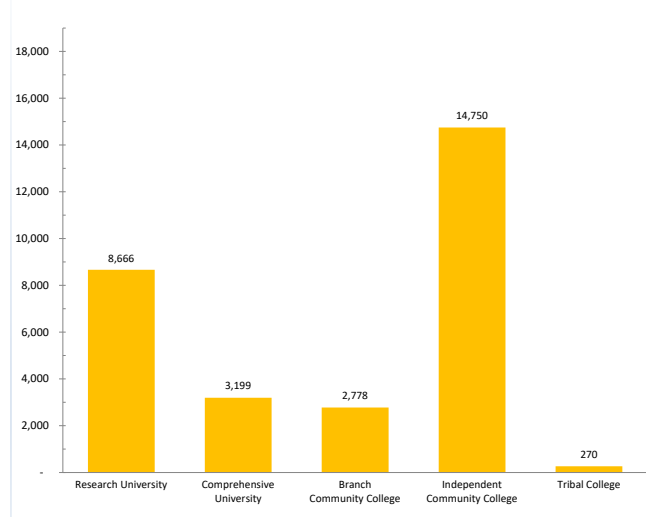

Degree Production by Institution Sector

	Awards of less than 1 academic year	Awards of at least 1 year but less than 2 years	Associate Degree (2 year degree)	Awards of at least 2 years but less than 4 years	Bachelor's Degree	Master's Degree	Post Master's Certificate	Graduate Certification Program (G)	Ed Specialist Degree	Doctorate Degree	Professional Degree (M.D. or J.D.)	Total Degree Production by Institution
Research Universities												
New Mexico Institute of Mining & Technology	-	-	3	-	231	82	-	8	-	10	-	334
New Mexico State University	-	-	-	-	2,406	746	1	76	7	104	-	3,340
University of New Mexico*	1	12	-	-	3,058	1,372	16	57	-	183	293	4,992
	1	12	3	0	5,695	2,200	17	141	7	297	293	8,666
Comprehensive Universities												
Eastern New Mexico University	-	-	204	-	706	344	-	56	-	-	-	1,310
New Mexico Highlands University	-	-	1	-	395	342	-	69	-	-	-	807
Northern New Mexico College	1	39	80	-	91	-	-	-	-	-	-	211
Western New Mexico University	34	18	146	-	284	279	-	110	-	-	-	871
	35	57	431	0	1,476	965	0	235	0	0	0	3,199
Branch Community Colleges												
Eastern New Mexico University - Roswell	204	97	227	6	-	-	-	-	-	-	-	534
Eastern New Mexico University - Ruidoso	24	17	47	-	-	-	-	-	-	-	-	88
New Mexico State University - Alamogordo	10	9	66	-	-	-	-	-	-	-	-	85
New Mexico State University - Doña Ana	103	278	914	-	-	-	-	-	-	-	-	1,295
New Mexico State University - Grants	11	26	54	-	-	-	-	-	-	-	-	91
University of New Mexico - Gallup	43	43	278	-	-	-	-	-	-	-	-	364
University of New Mexico - Los Alamos	18	-	59	-	-	-	-	-	-	-	-	77
University of New Mexico - Taos	16	42	50	-	-	-	-	-	-	-	-	108
University of New Mexico - Valencia	45	1	90	-	-	-	-	-	-	-	-	136
	474	513	1,785	6	0	0	0	0	0	0	0	2,778
Independent Community Colleges												
Central New Mexico Community College	907	6,693	3,002	133	-	-	-	-	-	-	-	10,735
Clovis Community College	343	71	334	-	-	-	-	-	-	-	-	748
Luna Community College	-	56	87	10	-	-	-	-	-	-	-	153
Mesalands Community College	240	17	71	-	-	-	-	-	-	-	-	328
New Mexico Junior College	-	134	255	-	-	-	-	-	-	-	-	389
San Juan College	277	847	549	17	-	-	-	-	-	-	-	1,690
Santa Fe Community College	104	292	204	-	-	-	-	-	-	-	-	600
Southeast New Mexico College	14	4	89	-	-	-	-	-	-	-	-	107
	1,885	8,114	4,591	160	0	0	0	0	0	0	0	14,750
Tribal Colleges												
Diné College	-	5	9	-	16	-	-	-	-	-	-	30
Institute of American Indian Arts	12	-	3	-	35	22	-	-	-	-	-	72
Southwestern Indian Polytechnic Institute	-	-	-	-	-	-	-	-	-	-	-	-
Navajo Technical University	-	77	49	-	38	4	-	-	-	-	-	168
	12	82	61	0	89	26	0	0	0	0	0	270
Total Degree Production by Award Type	2,407	8,778	6,871	166	7,260	3,191	17	376	7	297	293	29,663

Notes:

AY 2022-23 Degree Data (leading summer data)