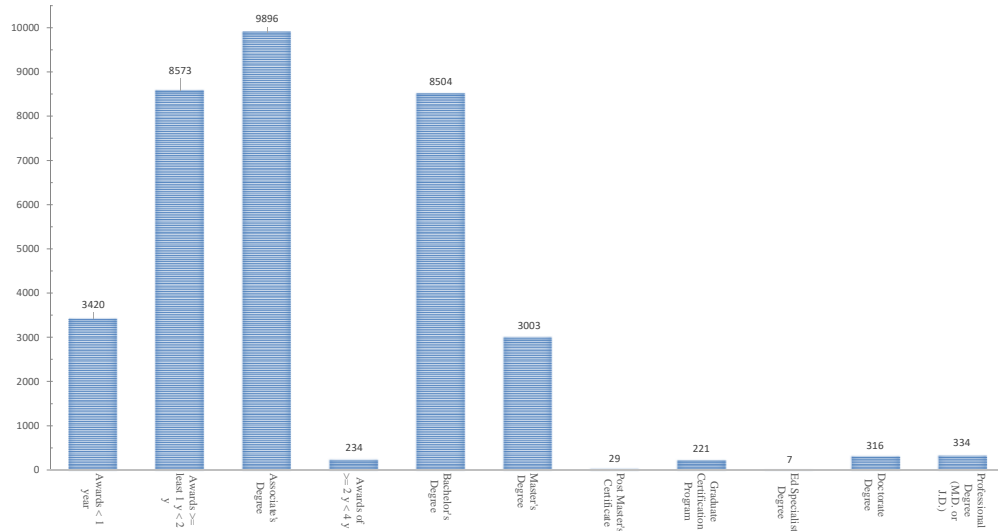

# New Mexico Postsecondary AY 16-17 Degree Production

### Degree Production by Award Type