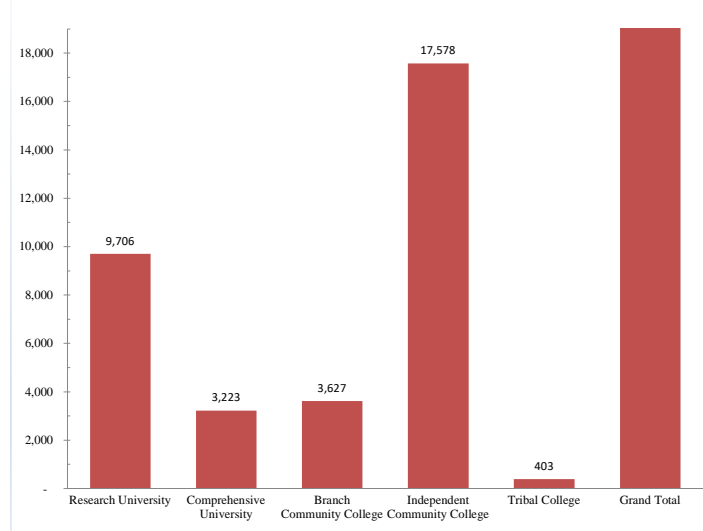

Degree Production by Institution Sector

	Awards of less than 1 academic year	Awards of at least 1 year but less than 2 years	Associate's Degree (2 year degree)	Awards of at least 2 years but less than 4 years	Bachelor's Degree	Master's Degree	Post Master's Certificate	Graduate Certification Program (G)	Ed Specialist Degree	Doctorate Degree	Professional Degree (M.D. or J.D.)	Total Degree Production by Institution
Research Universities												
New Mexico Institute of Mining & Tech	-	-	2	-	302	91	-	3	-	10	-	408
New Mexico State University Main	-	-	27	-	2,522	711	5	56	7	111	-	3,439
University of New Mexico Main*	1	18	-	-	3,998	1,229	24	60	-	195	334	5,859
	1	18	29	-	6,822	2,031	29	119	7	316	334	9,706
Comprehensive Universities												
Eastern New Mexico University	-	1	267	-	739	301	-	30	-	-	-	1,338
New Mexico Highlands University	-	-	-	-	551	426	-	20	-	-	-	997
Northern New Mexico College	3	24	74	-	61	-	-	-	-	-	-	162
Western New Mexico University Main	29	30	111	-	282	222	-	52	-	-	-	726
	32	55	452	-	1,633	949	-	102	-	-	-	3,223
Branch Community Colleges												
Eastern New Mexico University Roswell	393	142	247	15	-	-	-	-	-	-	-	797
Eastern New Mexico University Ruidoso	35	13	43	-	-	-	-	-	-	-	-	91
New Mexico State University Alamogordo	2	2	123	-	-	-	-	-	-	-	-	127
New Mexico State University Carlsbad	-	18	94	-	-	-	-	-	-	-	-	112
New Mexico State University Doña Ana	188	313	1,121	-	-	-	-	-	-	-	-	1,622
New Mexico State University Grants	4	30	67	-	-	-	-	-	-	-	-	101
University of New Mexico Gallup	-	91	189	-	-	-	-	-	-	-	-	280
University of New Mexico Los Alamos	26	10	73	-	-	-	-	-	-	-	-	109
University of New Mexico Taos	7	38	87	-	-	-	-	-	-	-	-	132
University of New Mexico Valencia	121	9	126	-	-	-	-	-	-	-	-	256
	776	666	2,170	15	-	-	-	-	-	-	-	3,627
Independent Community Colleges												
Central New Mexico Community College	1,627	6,234	4,884	172	-	-	-	-	-	-	-	12,917
Clovis Community College	255	168	333	-	-	-	-	-	-	-	-	756
Luna Community College	-	73	65	5	-	-	-	-	-	-	-	143
Mesalands Community College	154	5	46	-	-	-	-	-	-	-	-	205
New Mexico Junior College	-	121	479	-	-	-	-	-	-	-	-	600
San Juan College	405	664	826	42	-	-	-	-	-	-	-	1,937
Santa Fe Community College	156	392	472	-	-	-	-	-	-	-	-	1,020
	2,597	7,657	7,105	219	-	-	-	-	-	-	-	17,578
Tribal Colleges												
Dine College	2	-	18	-	-	-	-	-	-	-	-	20
Institute of American Indian Arts Main	7	-	5	-	26	22	-	-	-	-	-	60
Southwestern Indian Polytechnic Institute	-	12	69	-	-	-	-	-	-	-	-	81
Navajo Technical University	5	165	48	-	23	1	-	-	-	-	-	242
	14	177	140	-	49	23	-	-	-	-	-	403
Total Degree Production by Award Type	3,420	8,573	9,896	234	8,504	3,003	29	221	7	316	334	34,537

Notes:
AY 16-17 Degree Data (leading summer data)
*UNM includes the UNM-HSC degrees