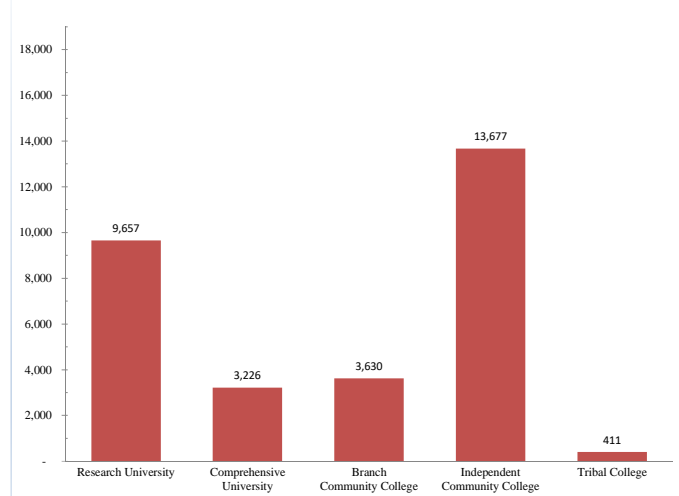

New Mexico Postsecondary AY 17-18 Degree Production

Degree Production by Award Type

Degree Production by Institution Sector

	Awards of less than 1 academic year	Awards of at least 1 year but less than 2 years	Associate's Degree (2 year degree)	Awards of at least 2 years but less than 4 years	Bachelor's Degree	Master's Degree	Post Master's Certificate	Graduate Certification Program (G)	Ed Specialist Degree	Doctorate Degree	Professional Degree (M.D. or J.D.)	Total Degree Production by Institution
Research Universities												
New Mexico Institute of Mining & Tech	-	-	1	-	294	88	-	-	-	14	-	397
New Mexico State University	-	-	20	-	2,442	699	3	43	7	138	-	3,352
University of New Mexico*	2	45	-	-	4,103	1,165	19	56	-	197	321	5,908
	2	45	21	0	6,839	1,952	22	99	7	349	321	9,657
Comprehensive Universities												
Eastern New Mexico University	-	-	217	-	725	297	-	15	-	-	-	1,254
New Mexico Highlands University	-	-	1	-	519	394	-	31	-	-	-	945
Northern New Mexico College	-	14	121	-	58	-	-	-	-	-	-	193
Western New Mexico University	61	41	106	-	274	258	-	94	-	-	-	834
	61	55	445	0	1,576	949	0	140	0	0	0	3,226
Branch Community Colleges												
ENMU Roswell	435	170	238	12	-	-	-	-	-	-	-	855
ENMU Ruidoso	27	7	43	-	-	-	-	-	-	-	-	77
NMSU Alamogordo	1	10	121	-	-	-	-	-	-	-	-	132
NMSU Carlsbad	-	25	156	-	-	-	-	-	-	-	-	181
NMSU Dona Ana	76	306	1,041	-	-	-	-	-	-	-	-	1,423
NMSU Grants	5	34	66	-	-	-	-	-	-	-	-	105
UNM Gallup	34	85	204	-	-	-	-	-	-	-	-	323
UNM Los Alamos	66	6	72	-	-	-	-	-	-	-	-	144
UNM Taos	13	30	95	-	-	-	-	-	-	-	-	138
UNM Valencia	102	10	140	-	-	-	-	-	-	-	-	252
	759	683	2,176	12	0	0	0	0	0	0	0	3,630
Independent Community Colleges												
Central New Mexico Community College	1,262	3,632	4,601	117	-	-	-	-	-	-	-	9,612
Clovis Community College	320	118	488	-	-	-	-	-	-	-	-	926
Luna Community College	-	63	89	7	-	-	-	-	-	-	-	159
Mesalands Community College	67	2	48	-	-	-	-	-	-	-	-	117
New Mexico Junior College	-	52	284	-	-	-	-	-	-	-	-	336
San Juan College	305	355	802	43	-	-	-	-	-	-	-	1,505
Santa Fe Community College	191	452	379	-	-	-	-	-	-	-	-	1,022
	2,145	4,674	6,691	167	0	0	0	0	0	0	0	13,677
Tribal Colleges												
Dine College	-	-	7	-	-	-	-	-	-	-	-	7
Institute of American Indian Arts	9	-	1	-	23	28	-	-	-	-	-	61
Southwestern Indian Polytechnic Institute	-	7	64	-	-	-	-	-	-	-	-	71
Navajo Technical University	4	148	78	-	40	2	-	-	-	-	-	272
	13	155	150	0	63	30	0	0	0	0	0	411
Total Degree Production by Award Type	2,980	5,612	9,483	179	8,478	2,931	22	239	7	349	321	30,601