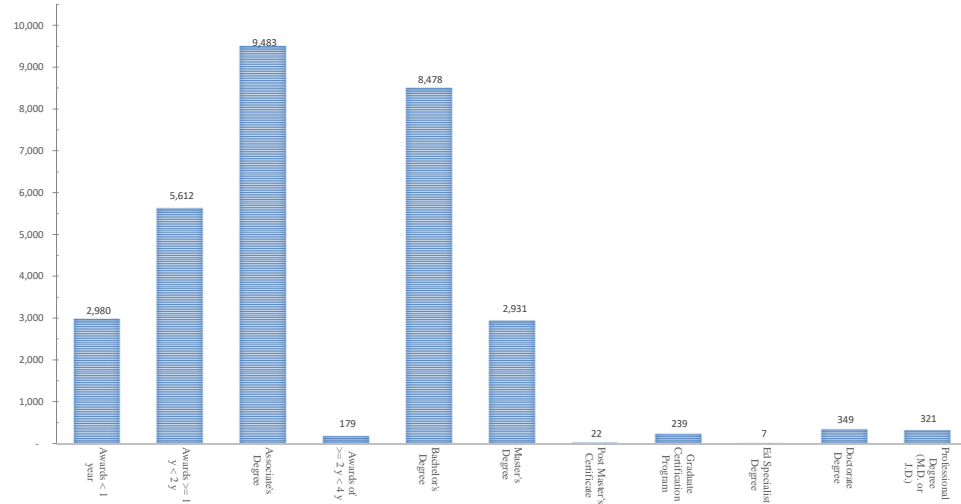

New Mexico Postsecondary AY 17-18 Degree Production

Degree Production by Award Type

Degree Production by Institution Sector

	Awards of less than 1 academic year	Awards of at least 1 year but less than 2 years	Associate's Degree (2 year degree)	Awards of at least 2 years but less than 4 years	Bachelor's Degree	Master's Degree	Post Master's Certificate	Graduate Certification Program (G)	Ed Specialist Degree	Doctorate Degree	Professional Degree (M.D. or J.D.)	Total Degree Production by Institution
Research Universities												
New Mexico Institute of Mining & Tech	-	-	1	-	294	88	-	-	-	14	-	397
New Mexico State University	-	-	20	-	2,442	699	3	43	7	138	-	3,352
University of New Mexico*	2	45	-	-	4,103	1,165	19	56	-	197	321	5,908
	2	45	21	0	6,839	1,952	22	99	7	349	321	9,657
Comprehensive Universities												
Eastern New Mexico University	-	-	217	-	725	297	-	15	-	-	-	1,254
New Mexico Highlands University	-	-	1	-	519	394	-	31	-	-	-	945
Northern New Mexico College	-	14	121	-	58	-	-	-	-	-	-	193
Western New Mexico University	61	41	106	-	274	258	-	94	-	-	-	834
	61	55	445	0	1,576	949	0	140	0	0	0	3,226
Branch Community Colleges												
ENMU Roswell	435	170	238	12	-	-	-	-	-	-	-	855
ENMU Ruidoso	27	7	43	-	-	-	-	-	-	-	-	77
NMSU Alamogordo	1	10	121	-	-	-	-	-	-	-	-	132
NMSU Carlsbad	-	25	156	-	-	-	-	-	-	-	-	181
NMSU Dona Ana	76	306	1,041	-	-	-	-	-	-	-	-	1,423
NMSU Grants	5	34	66	-	-	-	-	-	-	-	-	105
UNM Gallup	34	85	204	-	-	-	-	-	-	-	-	323
UNM Los Alamos	66	6	72	-	-	-	-	-	-	-	-	144
UNM Taos	13	30	95	-	-	-	-	-	-	-	-	138
UNM Valencia	102	10	140	-	-	-	-	-	-	-	-	252
	759	683	2,176	12	0	0	0	0	0	0	0	3,630
Independent Community Colleges												
Central New Mexico Community College	1,262	3,632	4,601	117	-	-	-	-	-	-	-	9,612
Clovis Community College	320	118	488	-	-	-	-	-	-	-	-	926
Luna Community College	-	63	89	7	-	-	-	-	-	-	-	159
Mesalands Community College	67	2	48	-	-	-	-	-	-	-	-	117
New Mexico Junior College	-	52	284	-	-	-	-	-	-	-	-	336
San Juan College	305	355	802	43	-	-	-	-	-	-	-	1,505
Santa Fe Community College	191	452	379	-	-	-	-	-	-	-	-	1,022
	2,145	4,674	6,691	167	0	0	0	0	0	0	0	13,677
Tribal Colleges												
Dine College	-	-	7	-	-	-	-	-	-	-	-	7
Institute of American Indian Arts	9	-	1	-	23	28	-	-	-	-	-	61
Southwestern Indian Polytechnic Institute	-	7	64	-	-	-	-	-	-	-	-	71
Navajo Technical University	4	148	78	-	40	2	-	-	-	-	-	272
	13	155	150	0	63	30	0	0	0	0	0	411
Total Degree Production by Award Type	2,980	5,612	9,483	179	8,478	2,931	22	239	7	349	321	30,601