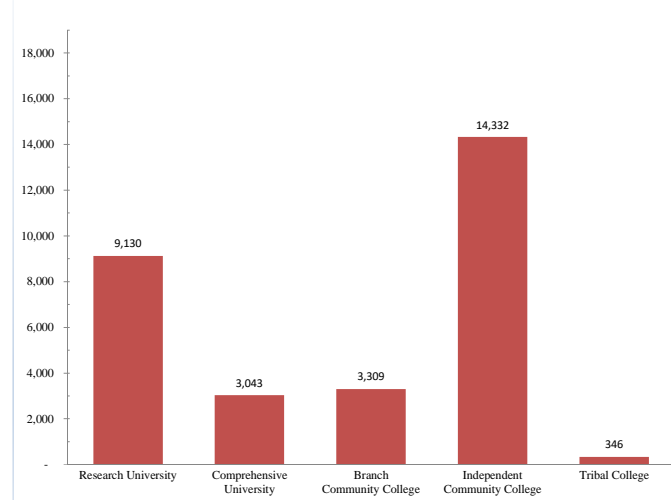

New Mexico Postsecondary AY 19-20 Degree Production

Degree Production by Award Type

Degree Production by Institution Sector

	Awards of less than 1 academic year	Awards of at least 1 year but less than 2 years	Associate's Degree (2 year degree)	Awards of at least 2 years but less than 4 years	Bachelor's Degree	Master's Degree	Post Master's Certificate	Graduate Certification Program (G)	Ed Specialist Degree	Doctorate Degree	Professional Degree (M.D. or J.D.)	Total Degree Production by Institution
Research Universities												
New Mexico Institute of Mining & Tech	-	-	2	-	286	72	-	-	-	18	-	378
New Mexico State University	-	-	5	-	2,421	658	3	47	13	126	-	3,273
University of New Mexico*	-	42	-	-	3,727	1,111	30	48	-	196	325	5,479
	0	42	7	0	6,434	1,841	33	95	13	340	325	9,130
Comprehensive Universities												
Eastern New Mexico University	-	-	250	-	703	313	-	1	-	-	-	1,267
New Mexico Highlands University	-	-	2	-	405	398	-	41	-	-	-	846
Northern New Mexico College	-	26	78	-	62	-	-	-	-	-	-	166
Western New Mexico University	53	30	74	-	251	250	-	106	-	-	-	764
	53	56	404	0	1,421	961	0	148	0	0	0	3,043
Branch Community Colleges												
ENMU Roswell	219	154	178	5	-	-	-	-	-	-	-	556
ENMU Ruidoso	17	8	32	-	-	-	-	-	-	-	-	57
NMSU Alamogordo	101	8	104	-	-	-	-	-	-	-	-	213
NMSU Carlsbad	-	5	131	-	-	-	-	-	-	-	-	136
NMSU Dona Ana	118	384	1,017	-	-	-	-	-	-	-	-	1,519
NMSU Grants	4	25	50	-	-	-	-	-	-	-	-	79
UNM Gallup	17	85	184	-	-	-	-	-	-	-	-	286
UNM Los Alamos	56	2	41	-	-	-	-	-	-	-	-	99
UNM Taos	37	26	82	-	-	-	-	-	-	-	-	145
UNM Valencia	81	7	131	-	-	-	-	-	-	-	-	219
	650	704	1,950	5	0	0	0	0	0	0	0	3,309
Independent Community Colleges												
Central New Mexico Community College	1,102	4,550	4,725	170	-	-	-	-	-	-	-	10,547
Clovis Community College	206	242	389	-	-	-	-	-	-	-	-	837
Luna Community College	-	32	45	2	-	-	-	-	-	-	-	79
Mesalands Community College	222	8	30	-	-	-	-	-	-	-	-	260
New Mexico Junior College	-	114	289	-	-	-	-	-	-	-	-	403
San Juan College	150	612	662	5	-	-	-	-	-	-	-	1,429
Santa Fe Community College	155	357	265	-	-	-	-	-	-	-	-	777
	1,835	5,915	6,405	177	0	0	0	0	0	0	0	14,332
Tribal Colleges												
Dine College	-	6	14	-	-	-	-	-	-	-	-	20
Institute of American Indian Arts	6	1	9	-	37	29	-	-	-	-	-	82
Southwestern Indian Polytechnic Institute	-	11	65	-	-	-	-	-	-	-	-	76
Navajo Technical University	1	84	57	-	25	1	-	-	-	-	-	168
	7	102	145	0	62	30	0	0	0	0	0	346
Total Degree Production by Award Type	2,545	6,819	8,911	182	7,917	2,832	33	243	13	340	325	30,160