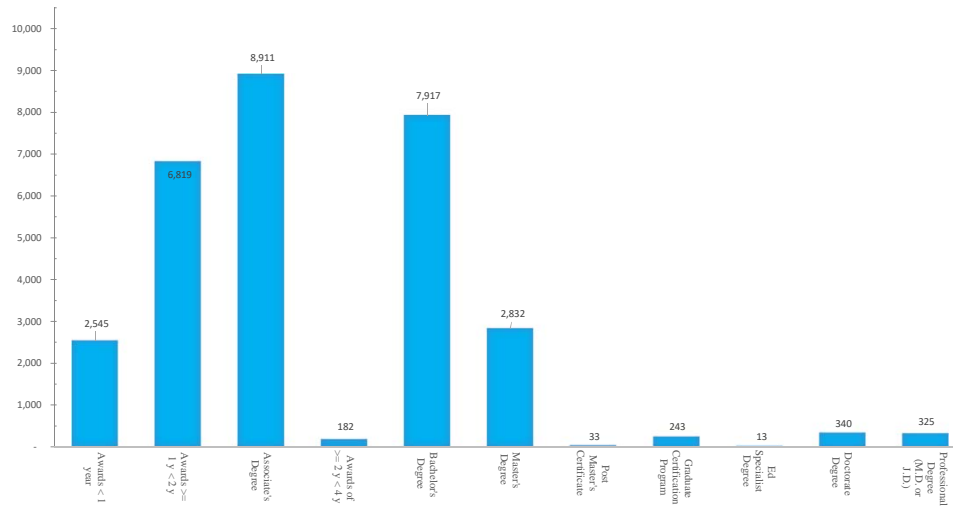

New Mexico Postsecondary AY 19-20 Degree Production

Degree Production by Award Type

Degree Production by Institution Sector

	Awards of less than 1 academic year	Awards of at least 1 year but less than 2 years	Associate's Degree (2 year degree)	Awards of at least 2 years but less than 4 years	Bachelor's Degree	Master's Degree	Post Master's Certificate	Graduate Certification Program (G)	Ed Specialist Degree	Doctorate Degree	Professional Degree (M.D. or J.D.)	Total Degree Production by Institution
Research Universities												
New Mexico Institute of Mining & Tech	-	-	2	-	286	72	-	-	-	18	-	378
New Mexico State University	-	-	5	-	2,421	658	3	47	13	126	-	3,273
University of New Mexico*	-	42	-	-	3,727	1,111	30	48	-	196	325	5,479
	0	42	7	0	6,434	1,841	33	95	13	340	325	9,130
Comprehensive Universities												
Eastern New Mexico University	-	-	250	-	703	313	-	1	-	-	-	1,267
New Mexico Highlands University	-	-	2	-	405	398	-	41	-	-	-	846
Northern New Mexico College	-	26	78	-	62	-	-	-	-	-	-	166
Western New Mexico University	53	30	74	-	251	250	-	106	-	-	-	764
	53	56	404	0	1,421	961	0	148	0	0	0	3,043
Branch Community Colleges												
ENMU Roswell	219	154	178	5	-	-	-	-	-	-	-	556
ENMU Ruidoso	17	8	32	-	-	-	-	-	-	-	-	57
NMSU Alamogordo	101	8	104	-	-	-	-	-	-	-	-	213
NMSU Carlsbad	-	5	131	-	-	-	-	-	-	-	-	136
NMSU Dona Ana	118	384	1,017	-	-	-	-	-	-	-	-	1,519
NMSU Grants	4	25	50	-	-	-	-	-	-	-	-	79
UNM Gallup	17	85	184	-	-	-	-	-	-	-	-	286
UNM Los Alamos	56	2	41	-	-	-	-	-	-	-	-	99
UNM Taos	37	26	82	-	-	-	-	-	-	-	-	145
UNM Valencia	81	7	131	-	-	-	-	-	-	-	-	219
	650	704	1,950	5	0	0	0	0	0	0	0	3,309
Independent Community Colleges												
Central New Mexico Community College	1,102	4,550	4,725	170	-	-	-	-	-	-	-	10,547
Clovis Community College	206	242	389	-	-	-	-	-	-	-	-	837
Luna Community College	-	32	45	2	-	-	-	-	-	-	-	79
Mesalands Community College	222	8	30	-	-	-	-	-	-	-	-	260
New Mexico Junior College	-	114	289	-	-	-	-	-	-	-	-	403
San Juan College	150	612	662	5	-	-	-	-	-	-	-	1,429
Santa Fe Community College	155	357	265	-	-	-	-	-	-	-	-	777
	1,835	5,915	6,405	177	0	0	0	0	0	0	0	14,332
Tribal Colleges												
Dine College	-	6	14	-	-	-	-	-	-	-	-	20
Institute of American Indian Arts	6	1	9	-	37	29	-	-	-	-	-	82
Southwestern Indian Polytechnic Institute	-	11	65	-	-	-	-	-	-	-	-	76
Navajo Technical University	1	84	57	-	25	1	-	-	-	-	-	168
	7	102	145	0	62	30	0	0	0	0	0	346
Total Degree Production by Award Type	2,545	6,819	8,911	182	7,917	2,832	33	243	13	340	325	30,160