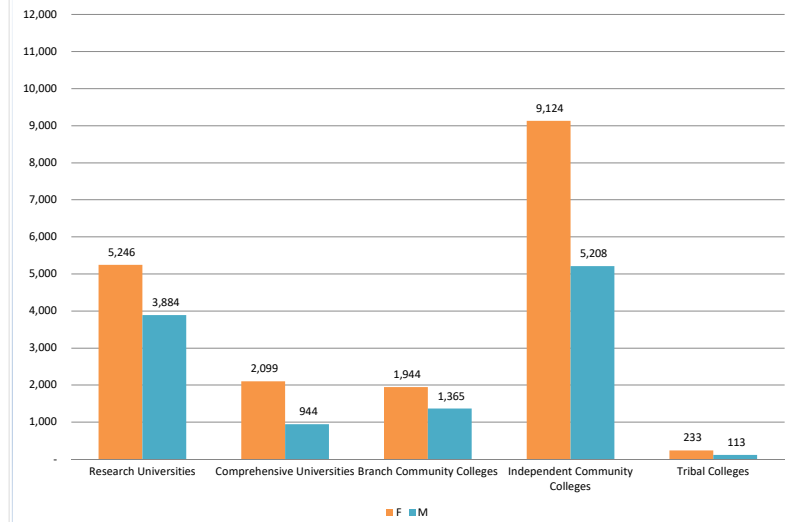

Degree Production by Institution Sector

	Awards of less than 1 academic year		Awards of at least 1 year but less than 2 years		Associate's Degree (2 year degree)		Awards of at least 2 years but less than 4 years		Bachelor's Degree		Master's Degree		Post Master's Certificate		Graduate Certificate Program (G)		Ed Specialist Degree		Doctorate Degree		Professional Degree (M.D. or J.D.)		Total Degree Production by Institution and Gender		
	F	M	F	M	F	M	F	M	F	M	F	M	F	M	F	M	F	M	F	M	F	M	F	M	
Research Universities																									
New Mexico Institute of Mining & Tech	-	-	-	-	-	2	-	-	82	204	32	40	-	-	-	-	-	-	5	13	-	-	119	259	
New Mexico State University	-	-	-	-	3	2	-	-	1,418	1,003	398	260	3	27	20	10	3	79	47	-	-	1,938	1,335		
University of New Mexico*	-	-	28	14	-	-	-	-	2,199	1,528	609	502	24	6	39	9	-	-	107	89	183	142	3,189	2,290	
	-	-	28	14	3	4	-	-	3,699	2,735	1,039	802	27	6	66	29	10	3	191	149	183	142	5,246	3,884	
Comprehensive Universities																									
Eastern New Mexico University	-	-	-	-	146	104	-	-	459	244	230	83	-	-	1	-	-	-	-	-	-	-	836	431	
New Mexico Highlands University	-	-	-	-	-	2	-	-	305	100	281	117	-	-	33	8	-	-	-	-	-	-	619	227	
Northern New Mexico College	-	-	22	4	63	15	-	-	41	21	-	-	-	-	-	-	-	-	-	-	-	-	126	40	
Western New Mexico University	6	47	6	24	46	28	-	-	172	79	199	51	-	-	89	17	-	-	-	-	-	-	518	246	
	6	47	28	28	255	149	-	-	977	444	710	251	-	-	123	25	-	-	-	-	-	-	2,099	944	
Branch Community Colleges																									
ENMU Roswell	87	132	59	95	99	79	-	5	-	-	-	-	-	-	-	-	-	-	-	-	-	-	245	311	
ENMU Ruidoso	15	2	3	5	25	7	-	-	-	-	-	-	-	-	-	-	-	-	-	-	-	-	43	14	
NMSU Alamogordo	97	4	2	6	67	37	-	-	-	-	-	-	-	-	-	-	-	-	-	-	-	-	166	47	
NMSU Carlsbad	-	-	3	2	99	32	-	-	-	-	-	-	-	-	-	-	-	-	-	-	-	-	102	34	
NMSU Dona Ana	77	41	161	223	631	386	-	-	-	-	-	-	-	-	-	-	-	-	-	-	-	-	869	650	
NMSU Grants	4	-	22	3	33	17	-	-	-	-	-	-	-	-	-	-	-	-	-	-	-	-	59	20	
UNM Gallup	11	6	60	25	116	68	-	-	-	-	-	-	-	-	-	-	-	-	-	-	-	-	187	99	
UNM Los Alamos	20	36	-	2	13	28	-	-	-	-	-	-	-	-	-	-	-	-	-	-	-	-	33	66	
UNM Taos	20	17	20	6	53	29	-	-	-	-	-	-	-	-	-	-	-	-	-	-	-	-	93	52	
UNM Valencia	56	25	3	4	88	43	-	-	-	-	-	-	-	-	-	-	-	-	-	-	-	-	147	72	
	387	263	333	371	1,224	726	-	5	-	-	-	-	-	-	-	-	-	-	-	-	-	-	1,944	1,365	
Independent Community Colleges																									
Central New Mexico Community College	703	399	2,877	1,673	3,020	1,705	78	92	-	-	-	-	-	-	-	-	-	-	-	-	-	-	6,678	3,869	
Clovis Community College	136	70	189	53	320	69	-	-	-	-	-	-	-	-	-	-	-	-	-	-	-	-	645	192	
Luna Community College	-	-	20	12	32	13	2	-	-	-	-	-	-	-	-	-	-	-	-	-	-	-	54	25	
Mesalands Community College	7	215	5	3	19	11	-	-	-	-	-	-	-	-	-	-	-	-	-	-	-	-	31	229	
New Mexico Junior College	-	-	84	30	193	96	-	-	-	-	-	-	-	-	-	-	-	-	-	-	-	-	277	126	
San Juan College	62	88	407	205	453	209	-	5	-	-	-	-	-	-	-	-	-	-	-	-	-	-	922	507	
Santa Fe Community College	137	18	208	149	172	93	-	-	-	-	-	-	-	-	-	-	-	-	-	-	-	-	517	280	
	1,045	790	3,790	2,125	4,209	2,196	80	97	-	-	-	-	-	-	-	-	-	-	-	-	-	-	9,124	5,208	
Tribal Colleges																									
Southwestern Indian Polytechnic Institute	-	-	4	7	45	20	-	-	-	-	-	-	-	-	-	-	-	-	-	-	-	-	49	27	
Dine College	-	-	5	1	10	4	-	-	-	-	-	-	-	-	-	-	-	-	-	-	-	-	15	5	
Institute of American Indian Arts	5	1	1	-	6	3	-	-	26	11	23	6	-	-	-	-	-	-	-	-	-	-	61	21	
Navajo Technical University	-	1	47	37	42	15	-	-	18	7	1	-	-	-	-	-	-	-	-	-	-	-	108	60	
	5	2	57	45	103	42	-	-	44	18	24	6	-	-	-	-	-	-	-	-	-	-	233	113	
Subtotals	1,443	1,102	4,236	2,583	5,794	3,117	80	102	4,720	3,197	1,773	1,059	27	6	189	54	10	3	191	149	183	142	18,646	11,514