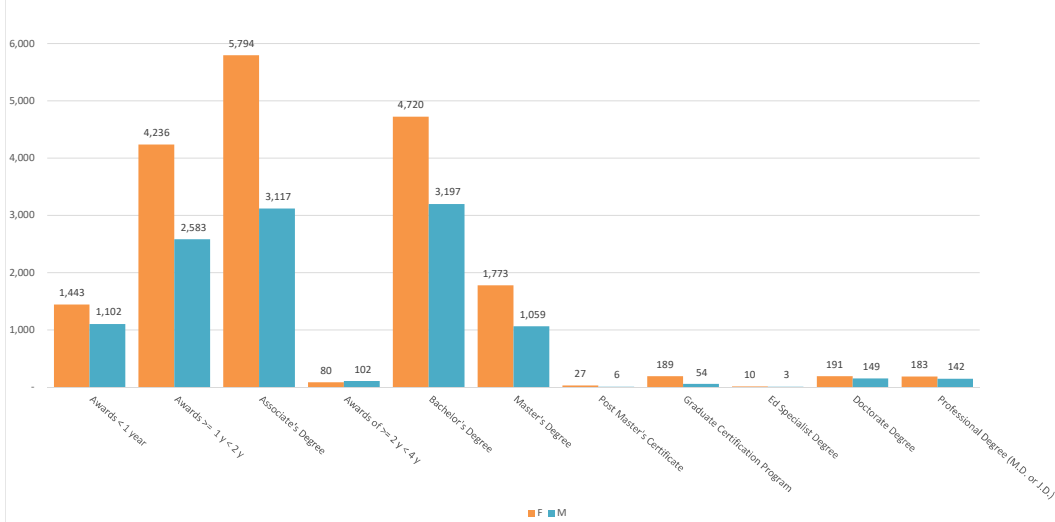

# New Mexico Postsecondary AY 19-20 Degree Production

### Degree Production by Award Type