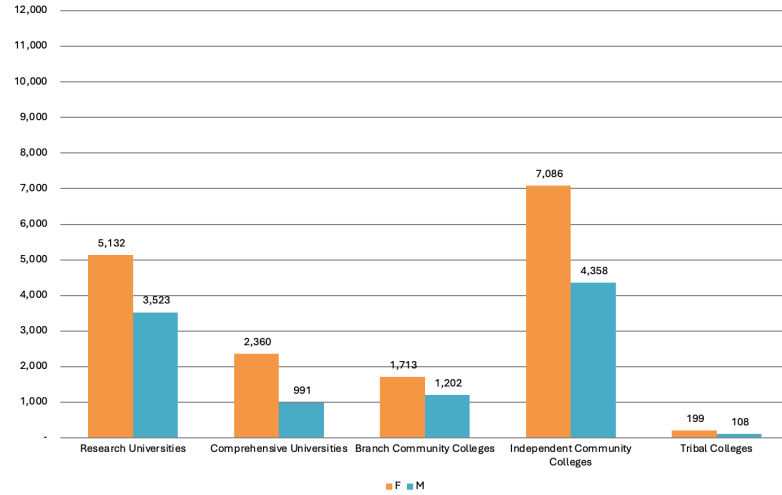

New Mexico Postsecondary Degree Production by Gender, Academic Year 2023-2024

Source:
Planning &
Research Division

Date Prepared:
August 28, 2024

Degree Production by Award Type

Degree Production by Institution Sector