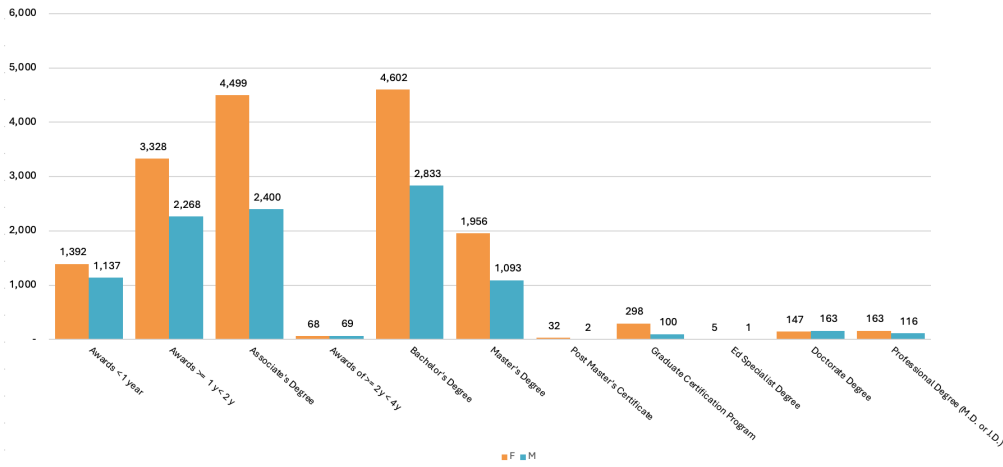

New Mexico Postsecondary Degree Production by Gender, Academic Year 2023-2024

Source:
Planning &
Research Division

Date Prepared:
August 28, 2024

Degree Production by Award Type

Degree Production by Institution Sector