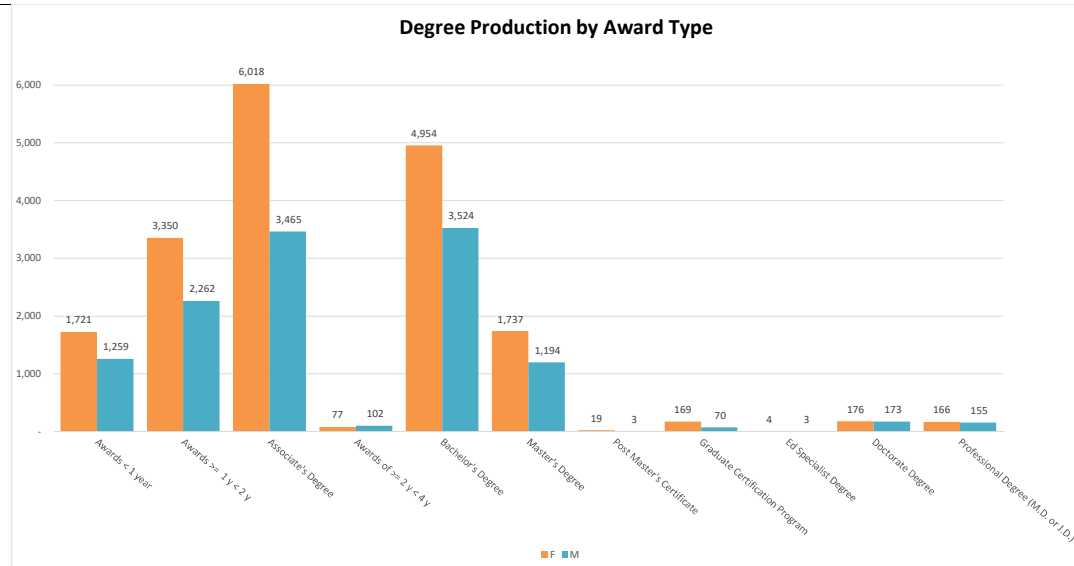

New Mexico Postsecondary AY 17-18 Degree Production

	Awards of less than 1 academic year		Awards of at least 1 year but less than 2 years		Associate's Degree (2 year degree)		Awards of at least 2 years but less than 4 years		Bachelor's Degree		Master's Degree		Post Master's Certificate		Graduate Certificate Program (G)		Ed Specialist Degree		Doctorate Degree		Professional Degree (M.D. or J.D.)		Total Degree Production by Institution and Gender		
	F	M	F	M	F	M	F	M	F	M	F	M	F	M	F	M	F	M	F	M	F	M	F	M	
Research Universities																									
New Mexico Institute of Mining & Tech	-	-	-	-	1	-	-	-	72	222	29	59	-	-	-	-	-	-	3	11	-	-	105	292	
New Mexico State University	-	-	-	-	14	6	-	-	1,373	1,069	412	287	2	1	22	21	4	3	83	55	-	-	1,910	1,442	
University of New Mexico*	1	1	31	14	-	-	-	-	2,418	1,685	630	535	17	2	43	13	-	-	90	107	166	155	3,396	2,512	
	1	1	31	14	15	6			3,863	2,976	1,071	881	19	3	65	34	4	3	176	173	166	155	5,411	4,246	
Comprehensive Universities																									
Eastern New Mexico University	-	-	-	-	144	73	-	-	436	289	182	115	-	-	12	3	-	-	-	-	-	-	774	480	
New Mexico Highlands University	-	-	-	-	-	1	-	-	382	137	280	114	-	-	23	8	-	-	-	-	-	-	685	260	
Northern New Mexico College	-	-	8	6	84	37	-	-	39	19	-	-	-	-	-	-	-	-	-	-	-	-	131	62	
Western New Mexico University	5	56	6	35	61	45	-	-	198	76	189	69	-	-	69	25	-	-	-	-	-	-	528	306	
	5	56	14	41	289	156			1,055	521	651	298			104	36							2,118	1,108	
Branch Community Colleges																									
ENMU Roswell	160	275	84	86	127	111	-	12	-	-	-	-	-	-	-	-	-	-	-	-	-	-	371	484	
ENMU Ruidoso	16	11	5	2	25	18	-	-	-	-	-	-	-	-	-	-	-	-	-	-	-	-	46	31	
NMSU Alamogordo	-	1	3	7	73	48	-	-	-	-	-	-	-	-	-	-	-	-	-	-	-	-	76	56	
NMSU Carlsbad	-	-	19	6	110	46	-	-	-	-	-	-	-	-	-	-	-	-	-	-	-	-	129	52	
NMSU Dona Ana	49	27	123	183	670	371	-	-	-	-	-	-	-	-	-	-	-	-	-	-	-	-	842	581	
NMSU Grants	4	1	24	10	48	18	-	-	-	-	-	-	-	-	-	-	-	-	-	-	-	-	76	29	
UNM Gallup	22	12	55	30	139	65	-	-	-	-	-	-	-	-	-	-	-	-	-	-	-	-	216	107	
UNM Los Alamos	32	34	4	2	31	41	-	-	-	-	-	-	-	-	-	-	-	-	-	-	-	-	67	77	
UNM Taos	13	-	11	19	57	38	-	-	-	-	-	-	-	-	-	-	-	-	-	-	-	-	81	57	
UNM Valencia	92	10	7	3	90	50	-	-	-	-	-	-	-	-	-	-	-	-	-	-	-	-	189	63	
	388	371	335	348	1,370	806		12																2,093	1,537
Independent Community Colleges																									
Central New Mexico Community College	813	449	2,291	1,341	2,859	1,742	67	50	-	-	-	-	-	-	-	-	-	-	-	-	-	-	6,030	3,582	
Clovis Community College	179	141	84	34	353	135	-	-	-	-	-	-	-	-	-	-	-	-	-	-	-	-	616	310	
Luna Community College	-	-	41	22	50	39	7	-	-	-	-	-	-	-	-	-	-	-	-	-	-	-	98	61	
Mesalands Community College	21	46	1	1	22	26	-	-	-	-	-	-	-	-	-	-	-	-	-	-	-	-	44	73	
New Mexico Junior College	-	-	28	24	181	103	-	-	-	-	-	-	-	-	-	-	-	-	-	-	-	-	209	127	
San Juan College	132	173	189	166	502	300	3	40	-	-	-	-	-	-	-	-	-	-	-	-	-	-	826	679	
Santa Fe Community College	174	17	245	207	279	100	-	-	-	-	-	-	-	-	-	-	-	-	-	-	-	-	698	324	
	1,319	826	2,879	1,795	4,246	2,445	77	90																8,521	5,156
Tribal Colleges																									
Southwestern Indian Polytechnic Institute	-	-	4	3	41	23	-	-	-	-	-	-	-	-	-	-	-	-	-	-	-	-	45	26	
Dine College	-	-	-	-	6	1	-	-	-	-	-	-	-	-	-	-	-	-	-	-	-	-	6	1	
Institute of American Indian Arts	8	1	-	-	-	1	-	-	12	11	15	13	-	-	-	-	-	-	-	-	-	-	35	26	
Navajo Technical College	-	4	87	61	51	27	-	-	24	16	-	2	-	-	-	-	-	-	-	-	-	-	162	110	
	8	5	91	64	98	52			36	27	15	15											248	163	
Subtotals	1,721	1,259	3,350	2,262	6,018	3,465	77	102	4,954	3,524	1,737	1,194	19	3	169	70	4	3	176	173	166	155	18,391	12,210	
	Total Degrees																						30,601		