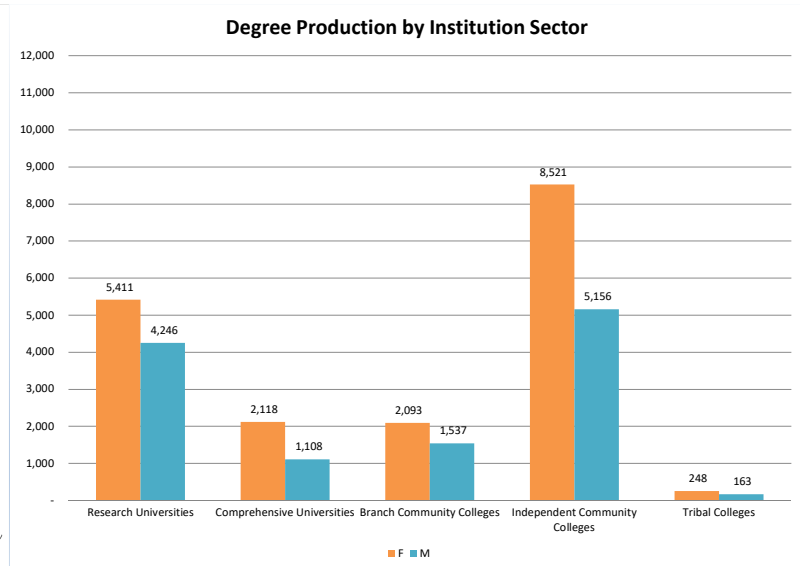

New Mexico Postsecondary AY 17-18 Degree Production

	Awards of less than 1 academic year		Awards of at least 1 year but less than 2 years		Associate's Degree (2 year degree)		Awards of at least 2 years but less than 4 years		Bachelor's Degree		Master's Degree		Post Master's Certificate		Graduate Certificate Program (G)		Ed Specialist Degree		Doctorate Degree		Professional Degree (M.D. or J.D.)		Total Degree Production by Institution and Gender		
	F	M	F	M	F	M	F	M	F	M	F	M	F	M	F	M	F	M	F	M	F	M	F	M	
Research Universities																									
New Mexico Institute of Mining & Tech	-	-	-	-	1	-	-	-	72	222	29	59	-	-	-	-	-	-	3	11	-	-	105	292	
New Mexico State University	-	-	-	-	14	6	-	-	1,373	1,069	412	287	2	1	22	21	4	3	83	55	-	-	1,910	1,442	
University of New Mexico*	1	1	31	14	-	-	-	-	2,418	1,685	630	535	17	2	43	13	-	-	90	107	166	155	3,396	2,512	
	1	1	31	14	15	6			3,863	2,976	1,071	881	19	3	65	34	4	3	176	173	166	155	5,411	4,246	
Comprehensive Universities																									
Eastern New Mexico University	-	-	-	-	144	73	-	-	436	289	182	115	-	-	12	3	-	-	-	-	-	-	774	480	
New Mexico Highlands University	-	-	-	-	-	1	-	-	382	137	280	114	-	-	23	8	-	-	-	-	-	-	685	260	
Northern New Mexico College	-	-	8	6	84	37	-	-	39	19	-	-	-	-	-	-	-	-	-	-	-	-	131	62	
Western New Mexico University	5	56	6	35	61	45	-	-	198	76	189	69	-	-	69	25	-	-	-	-	-	-	528	306	
	5	56	14	41	289	156			1,055	521	651	298			104	36							2,118	1,108	
Branch Community Colleges																									
ENMU Roswell	160	275	84	86	127	111	-	12	-	-	-	-	-	-	-	-	-	-	-	-	-	-	371	484	
ENMU Ruidoso	16	11	5	2	25	18	-	-	-	-	-	-	-	-	-	-	-	-	-	-	-	-	46	31	
NMSU Alamogordo	-	1	3	7	73	48	-	-	-	-	-	-	-	-	-	-	-	-	-	-	-	-	76	56	
NMSU Carlsbad	-	-	19	6	110	46	-	-	-	-	-	-	-	-	-	-	-	-	-	-	-	-	129	52	
NMSU Dona Ana	49	27	123	183	670	371	-	-	-	-	-	-	-	-	-	-	-	-	-	-	-	-	842	581	
NMSU Grants	4	1	24	10	48	18	-	-	-	-	-	-	-	-	-	-	-	-	-	-	-	-	76	29	
UNM Gallup	22	12	55	30	139	65	-	-	-	-	-	-	-	-	-	-	-	-	-	-	-	-	216	107	
UNM Los Alamos	32	34	4	2	31	41	-	-	-	-	-	-	-	-	-	-	-	-	-	-	-	-	67	77	
UNM Taos	13	-	11	19	57	38	-	-	-	-	-	-	-	-	-	-	-	-	-	-	-	-	81	57	
UNM Valencia	92	10	7	3	90	50	-	-	-	-	-	-	-	-	-	-	-	-	-	-	-	-	189	63	
	388	371	335	348	1,370	806		12																2,093	1,537
Independent Community Colleges																									
Central New Mexico Community College	813	449	2,291	1,341	2,859	1,742	67	50	-	-	-	-	-	-	-	-	-	-	-	-	-	-	6,030	3,582	
Clovis Community College	179	141	84	34	353	135	-	-	-	-	-	-	-	-	-	-	-	-	-	-	-	-	616	310	
Luna Community College	-	-	41	22	50	39	7	-	-	-	-	-	-	-	-	-	-	-	-	-	-	-	98	61	
Mesalands Community College	21	46	1	1	22	26	-	-	-	-	-	-	-	-	-	-	-	-	-	-	-	-	44	73	
New Mexico Junior College	-	-	28	24	181	103	-	-	-	-	-	-	-	-	-	-	-	-	-	-	-	-	209	127	
San Juan College	132	173	189	166	502	300	3	40	-	-	-	-	-	-	-	-	-	-	-	-	-	-	826	679	
Santa Fe Community College	174	17	245	207	279	100	-	-	-	-	-	-	-	-	-	-	-	-	-	-	-	-	698	324	
	1,319	826	2,879	1,795	4,246	2,445	77	90																8,521	5,156
Tribal Colleges																									
Southwestern Indian Polytechnic Institute	-	-	4	3	41	23	-	-	-	-	-	-	-	-	-	-	-	-	-	-	-	-	45	26	
Dine College	-	-	-	-	6	1	-	-	-	-	-	-	-	-	-	-	-	-	-	-	-	-	6	1	
Institute of American Indian Arts	8	1	-	-	-	1	-	-	12	11	15	13	-	-	-	-	-	-	-	-	-	-	35	26	
Navajo Technical College	-	4	87	61	51	27	-	-	24	16	-	2	-	-	-	-	-	-	-	-	-	-	162	110	
	8	5	91	64	98	52			36	27	15	15											248	163	
Subtotals	1,721	1,259	3,350	2,262	6,018	3,465	77	102	4,954	3,524	1,737	1,194	19	3	169	70	4	3	176	173	166	155	18,391	12,210	
	Total Degrees																						30,601		