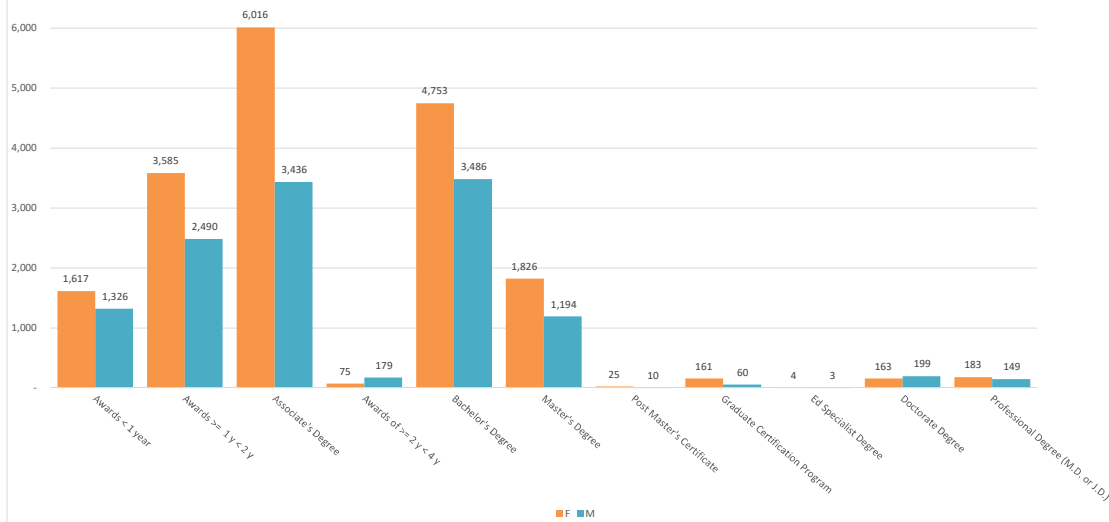

New Mexico Postsecondary AY 18-19 Degree Production

Degree Production by Award Type

Degree Production by Institution Sector

	Awards of less than 1 academic year		Awards of at least 1 year but less than 2 years		Associate's Degree (2 year degree)		Awards of at least 2 years but less than 4 years		Bachelor's Degree		Master's Degree		Post Master's Certificate		Graduate Certificate Program (G)		Ed Specialist Degree		Doctorate Degree		Professional Degree (M.D. or J.D.)		Total Degree Production by Institution and Gender		
	F	M	F	M	F	M	F	M	F	M	F	M	F	M	F	M	F	M	F	M	F	M	F	M	
Research Universities																									
New Mexico Institute of Mining & Tech	-	-	-	-	1	3	-	-	80	201	38	61	-	2	-	-	-	-	3	5	1	11	123	283	
New Mexico State University	-	-	-	-	6	4	-	-	1,301	1,148	403	284	4	1	36	29	4	3	71	63	-	-	1,825	1,532	
University of New Mexico*	1	-	29	8	-	-	-	-	2,338	1,626	660	538	21	7	29	10	-	-	89	131	182	138	3,349	2,458	
Comprehensive Universities	1	-	29	8	7	7	-	-	3,719	2,975	1,101	883	25	10	65	39	4	3	163	199	183	149	5,297	4,273	
Eastern New Mexico University	-	-	-	-	194	84	-	-	421	267	220	123	-	-	2	3	-	-	-	-	-	-	837	477	
New Mexico Highlands University	-	-	-	-	2	-	-	-	347	134	323	129	-	-	36	6	-	-	-	-	-	-	708	269	
Northern New Mexico College	-	-	18	1	80	28	-	-	49	24	-	-	-	-	-	-	-	-	-	-	-	-	147	53	
Western New Mexico University	-	26	4	34	65	40	-	-	177	71	178	52	-	-	58	12	-	-	-	-	-	-	482	235	
Branch Community Colleges	-	26	22	35	341	152	-	-	994	496	721	304	-	-	96	21	-	-	-	-	-	-	2,174	1,034	
ENMU Roswell	129	210	77	91	108	78	2	7	-	-	-	-	-	-	-	-	-	-	-	-	-	-	316	386	
ENMU Ruidoso	20	1	4	4	32	26	-	-	-	-	-	-	-	-	-	-	-	-	-	-	-	-	56	31	
NMSU Alamogordo	2	1	4	6	62	35	-	-	-	-	-	-	-	-	-	-	-	-	-	-	-	-	68	42	
NMSU Carlsbad	-	-	11	6	111	56	-	-	-	-	-	-	-	-	-	-	-	-	-	-	-	-	122	62	
NMSU Dona Ana	54	15	119	193	587	363	-	-	-	-	-	-	-	-	-	-	-	-	-	-	-	-	760	571	
NMSU Grants	-	-	18	2	33	11	-	-	-	-	-	-	-	-	-	-	-	-	-	-	-	-	51	13	
UNM Gallup	28	4	71	35	156	82	-	-	-	-	-	-	-	-	-	-	-	-	-	-	-	-	255	121	
UNM Los Alamos	29	19	4	3	39	23	-	-	-	-	-	-	-	-	-	-	-	-	-	-	-	-	72	45	
UNM Taos	22	4	10	16	72	27	-	-	-	-	-	-	-	-	-	-	-	-	-	-	-	-	104	47	
UNM Valencia	67	21	4	5	83	42	-	-	-	-	-	-	-	-	-	-	-	-	-	-	-	-	154	68	
Independent Community Colleges	351	275	322	361	1,283	743	2	7	-	-	-	-	-	-	-	-	-	-	-	-	-	-	1,958	1,386	
Central New Mexico Community College	798	462	2,056	1,363	2,961	1,758	69	127	-	-	-	-	-	-	-	-	-	-	-	-	-	-	5,884	3,710	
Clovis Community College	213	118	115	46	306	85	-	-	-	-	-	-	-	-	-	-	-	-	-	-	-	-	634	249	
Luna Community College	-	-	43	22	36	38	1	-	-	-	-	-	-	-	-	-	-	-	-	-	-	-	80	60	
Mesalands Community College	30	268	5	7	28	30	-	-	-	-	-	-	-	-	-	-	-	-	-	-	-	-	63	305	
New Mexico Junior College	-	-	54	39	246	144	-	-	-	-	-	-	-	-	-	-	-	-	-	-	-	-	300	183	
San Juan College	77	146	594	319	491	287	3	45	-	-	-	-	-	-	-	-	-	-	-	-	-	-	1,165	797	
Santa Fe Community College	143	22	277	240	224	145	-	-	-	-	-	-	-	-	-	-	-	-	-	-	-	-	644	407	
Tribal Colleges	1,261	1,016	3,144	2,036	4,292	2,487	73	172	-	-	-	-	-	-	-	-	-	-	-	-	-	-	8,770	5,711	
Southwestern Indian Polytechnic Institute	-	-	5	8	38	20	-	-	-	-	-	-	-	-	-	-	-	-	-	-	-	-	43	28	
Dine College	-	-	-	-	8	1	-	-	-	-	-	-	-	-	-	-	-	-	-	-	-	-	8	1	
Institute of American Indian Arts	4	2	-	-	5	4	-	-	19	7	4	7	-	-	-	-	-	-	-	-	-	-	32	20	
Navajo Technical University	-	7	63	42	42	22	-	-	21	8	-	-	-	-	-	-	-	-	-	-	-	-	126	79	
Subtotals	1,617	1,326	3,585	2,490	6,016	3,436	75	179	4,753	3,486	1,826	1,194	25	10	161	60	4	3	163	199	183	149	18,408	12,532	
Total Degrees																							30,940		