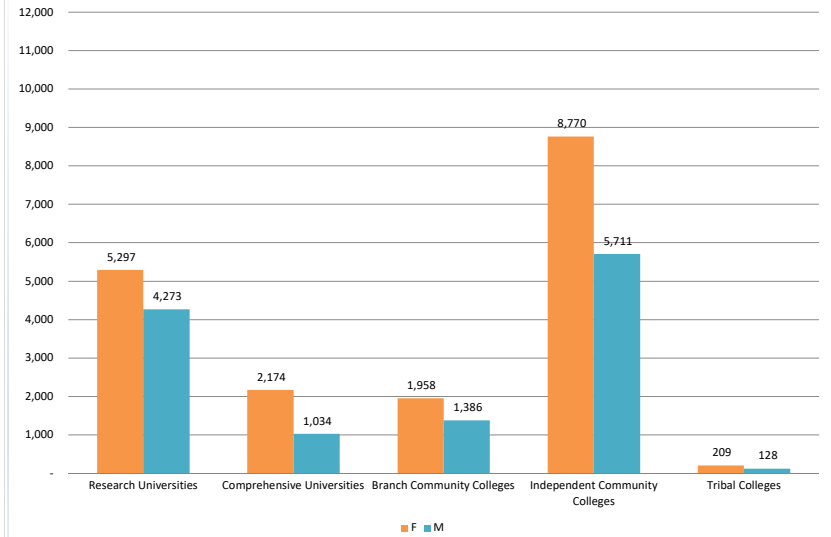

New Mexico Postsecondary AY 18-19 Degree Production

Degree Production by Award Type

Degree Production by Institution Sector

	Awards of less than 1 academic year		Awards of at least 1 year but less than 2 years		Associate's Degree (2 year degree)		Awards of at least 2 years but less than 4 years		Bachelor's Degree		Master's Degree		Post Master's Certificate		Graduate Certificate Program (G)		Ed Specialist Degree		Doctorate Degree		Professional Degree (M.D. or J.D.)		Total Degree Production by Institution and Gender		
	F	M	F	M	F	M	F	M	F	M	F	M	F	M	F	M	F	M	F	M	F	M	F	M	
Research Universities																									
New Mexico Institute of Mining & Tech	-	-	-	-	1	3	-	-	80	201	38	61	-	2	-	-	-	-	3	5	1	11	123	283	
New Mexico State University	-	-	-	-	6	4	-	-	1,301	1,148	403	284	4	1	36	29	4	3	71	63	-	-	1,825	1,532	
University of New Mexico*	1	-	29	8	-	-	-	-	2,338	1,626	660	538	21	7	29	10	-	-	89	131	182	138	3,349	2,458	
Comprehensive Universities	1	-	29	8	7	7	-	-	3,719	2,975	1,101	883	25	10	65	39	4	3	163	199	183	149	5,297	4,273	
Eastern New Mexico University	-	-	-	-	194	84	-	-	421	267	220	123	-	-	2	3	-	-	-	-	-	-	837	477	
New Mexico Highlands University	-	-	-	-	2	-	-	-	347	134	323	129	-	-	36	6	-	-	-	-	-	-	708	269	
Northern New Mexico College	-	-	18	1	80	28	-	-	49	24	-	-	-	-	-	-	-	-	-	-	-	-	147	53	
Western New Mexico University	-	26	4	34	65	40	-	-	177	71	178	52	-	-	58	12	-	-	-	-	-	-	482	235	
Branch Community Colleges	-	26	22	35	341	152	-	-	994	496	721	304	-	-	96	21	-	-	-	-	-	-	2,174	1,034	
ENMU Roswell	129	210	77	91	108	78	2	7	-	-	-	-	-	-	-	-	-	-	-	-	-	-	316	386	
ENMU Ruidoso	20	1	4	4	32	26	-	-	-	-	-	-	-	-	-	-	-	-	-	-	-	-	56	31	
NMSU Alamogordo	2	1	4	6	62	35	-	-	-	-	-	-	-	-	-	-	-	-	-	-	-	-	68	42	
NMSU Carlsbad	-	-	11	6	111	56	-	-	-	-	-	-	-	-	-	-	-	-	-	-	-	-	122	62	
NMSU Dona Ana	54	15	119	193	587	363	-	-	-	-	-	-	-	-	-	-	-	-	-	-	-	-	760	571	
NMSU Grants	-	-	18	2	33	11	-	-	-	-	-	-	-	-	-	-	-	-	-	-	-	-	51	13	
UNM Gallup	28	4	71	35	156	82	-	-	-	-	-	-	-	-	-	-	-	-	-	-	-	-	255	121	
UNM Los Alamos	29	19	4	3	39	23	-	-	-	-	-	-	-	-	-	-	-	-	-	-	-	-	72	45	
UNM Taos	22	4	10	16	72	27	-	-	-	-	-	-	-	-	-	-	-	-	-	-	-	-	104	47	
UNM Valencia	67	21	4	5	83	42	-	-	-	-	-	-	-	-	-	-	-	-	-	-	-	-	154	68	
Independent Community Colleges	351	275	322	361	1,283	743	2	7	-	-	-	-	-	-	-	-	-	-	-	-	-	-	1,958	1,386	
Central New Mexico Community College	798	462	2,056	1,363	2,961	1,758	69	127	-	-	-	-	-	-	-	-	-	-	-	-	-	-	5,884	3,710	
Clovis Community College	213	118	115	46	306	85	-	-	-	-	-	-	-	-	-	-	-	-	-	-	-	-	634	249	
Luna Community College	-	-	43	22	36	38	1	-	-	-	-	-	-	-	-	-	-	-	-	-	-	-	80	60	
Mesalands Community College	30	268	5	7	28	30	-	-	-	-	-	-	-	-	-	-	-	-	-	-	-	-	63	305	
New Mexico Junior College	-	-	54	39	246	144	-	-	-	-	-	-	-	-	-	-	-	-	-	-	-	-	300	183	
San Juan College	77	146	594	319	491	287	3	45	-	-	-	-	-	-	-	-	-	-	-	-	-	-	1,165	797	
Santa Fe Community College	143	22	277	240	224	145	-	-	-	-	-	-	-	-	-	-	-	-	-	-	-	-	644	407	
Tribal Colleges	1,261	1,016	3,144	2,036	4,292	2,487	73	172	-	-	-	-	-	-	-	-	-	-	-	-	-	-	8,770	5,711	
Southwestern Indian Polytechnic Institute	-	-	5	8	38	20	-	-	-	-	-	-	-	-	-	-	-	-	-	-	-	-	43	28	
Dine College	-	-	-	-	8	1	-	-	-	-	-	-	-	-	-	-	-	-	-	-	-	-	8	1	
Institute of American Indian Arts	4	2	-	-	5	4	-	-	19	7	4	7	-	-	-	-	-	-	-	-	-	-	32	20	
Navajo Technical University	-	7	63	42	42	22	-	-	21	8	-	-	-	-	-	-	-	-	-	-	-	-	126	79	
Subtotals	1,617	1,326	3,585	2,490	6,016	3,436	75	179	4,753	3,486	1,826	1,194	25	10	161	60	4	3	163	199	183	149	18,408	12,532	
Total Degrees																							30,940		