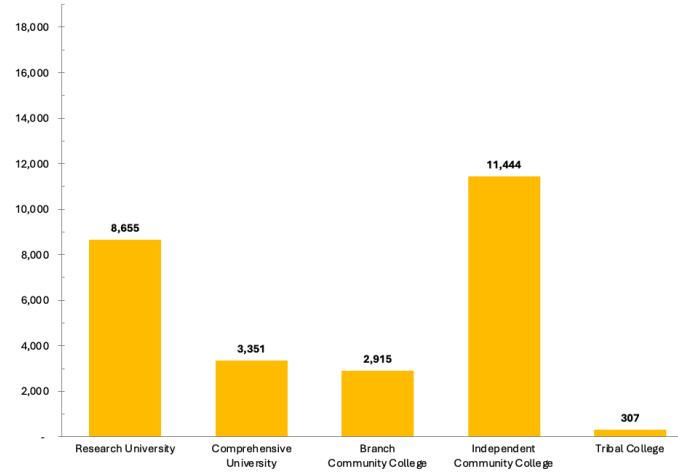

Degree Production by Institution Sector

	Awards of less than 1 academic year	Awards of at least 1 year but less than 2 years	Associate Degree (2 year degree)	Awards of at least 2 years but less than 4 years	Bachelor's Degree	Master's Degree	PostMaster's Certificate	Graduate Certification Program (G)	Ed Specialist Degree	Doctorate Degree	Professional Degree (M.D. or J.D.)	Total Degree Production by Institution
Research Universities												
New Mexico Institute of Mining & Technology	-	-	1	-	203	91	-	3	-	22	-	320
New Mexico State University	-	-	1	-	2,474	708	15	73	6	107	-	3,384
University of New Mexico*	-	7	-	-	3,205	1,195	19	63	-	181	279	4,951
	0	7	2	0	5,883	1,995	34	139	6	310	279	8,655
Comprehensive Universities												
Eastern New Mexico University	-	-	198	-	742	356	-	68	-	-	-	1,364
New Mexico Highlands University	-	-	-	-	382	350	-	59	-	-	-	791
Northern New Mexico College	1	71	80	-	68	-	-	-	-	-	-	220
Western New Mexico University	57	18	178	-	285	306	-	132	-	-	-	976
	58	89	456	0	1,477	1,012	0	259	0	0	0	3,351
Branch Community Colleges												
Eastern New Mexico University - Roswell	197	181	219	6	-	-	-	-	-	-	-	603
Eastern New Mexico University - Ruidoso	31	20	52	-	-	-	-	-	-	-	-	103
New Mexico State University - Alamogordo	14	17	57	-	-	-	-	-	-	-	-	88
New Mexico State University - Doña Ana	90	300	875	-	-	-	-	-	-	-	-	1,265
New Mexico State University - Grants	20	32	53	-	-	-	-	-	-	-	-	105
University of New Mexico - Gallup	43	73	248	-	-	-	-	-	-	-	-	364
University of New Mexico - Los Alamos	27	-	53	-	-	-	-	-	-	-	-	80
University of New Mexico - Taos	53	38	87	-	-	-	-	-	-	-	-	178
University of New Mexico - Valencia	57	3	69	-	-	-	-	-	-	-	-	129
	532	664	1,713	6	0	0	0	0	0	0	0	2,915
Independent Community Colleges												
Central New Mexico Community College	739	3,301	3,003	106	-	-	-	-	-	-	-	7,149
Clovis Community College	338	75	318	-	-	-	-	-	-	-	-	731
Luna Community College	-	39	55	9	-	-	-	-	-	-	-	103
Mesalands Community College	117	25	65	-	-	-	-	-	-	-	-	207
New Mexico Junior College	-	133	268	-	-	-	-	-	-	-	-	401
San Juan College	631	825	635	16	-	-	-	-	-	-	-	2,107
Santa Fe Community College	94	347	192	-	-	-	-	-	-	-	-	633
Southeast New Mexico College	14	4	95	-	-	-	-	-	-	-	-	113
	1,933	4,749	4,631	131	0	0	0	0	0	0	0	11,444
Tribal Colleges												
Diné College	-	2	28	-	8	-	-	-	-	-	-	38
Institute of American Indian Arts	6	3	5	-	29	36	-	-	-	-	-	79
Southwestern Indian Polytechnic Institute	-	-	-	-	-	-	-	-	-	-	-	-
Navajo Technical University	-	82	64	-	38	6	-	-	-	-	-	190
	6	87	97	0	75	42	0	0	0	0	0	307
Total Degree Production by Award Type	2,529	5,596	6,899	137	7,435	3,049	34	398	6	310	279	26,672

Notes: