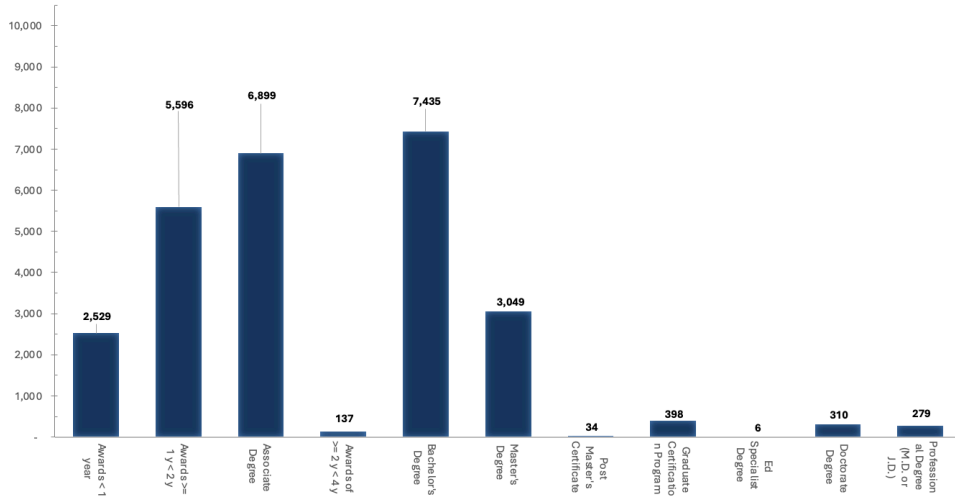

New Mexico Postsecondary Degree Production, Academic Year 2023-2024

Degree Production by Award Type