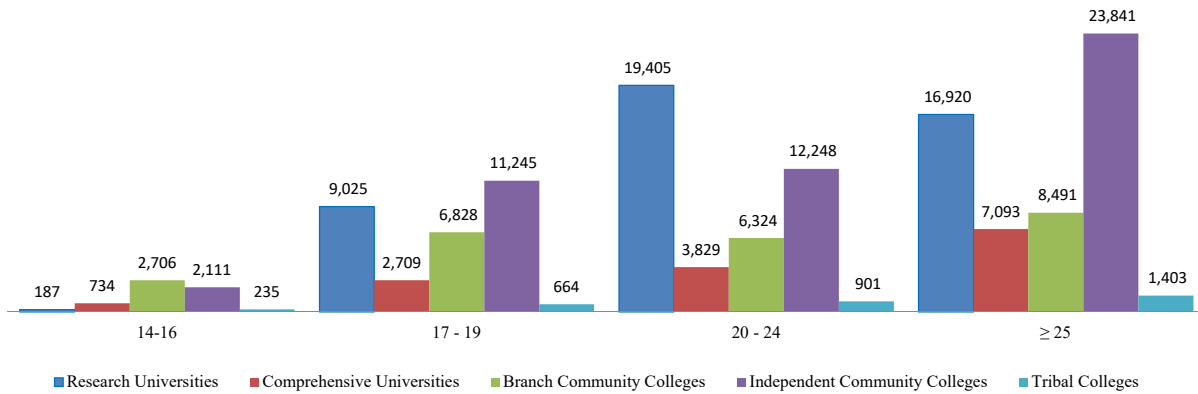

NM Postsecondary Fall 2015 Enrollment by Age

Fall 2015 Enrollment by Age

	Other	14-16	17 - 19	20 - 24	≥ 25	Head Count
Research Universities						
New Mexico Institute of Mining & Tech	-	*	495	926	716	2,146
New Mexico State University	-	53	3,115	6,885	5,432	15,485
University of New Mexico	-	125	5,415	11,475	10,467	27,482
UNM - Med School	-	-	-	119	305	424
	-	187	9,025	19,405	16,920	45,537
Comprehensive Universities						
Eastern New Mexico University	16	392	1,406	1,792	2,673	6,279
New Mexico Highlands University	-	*	443	932	2,224	3,608
Northern New Mexico College	-	34	252	294	502	1,082
Western New Mexico University	2	299	608	811	1,694	3,414
	18	734	2,709	3,829	7,093	14,383
Branch Community Colleges						
ENMU - Roswell	*	398	953	523	805	2,680
ENMU - Ruidoso	*	143	246	97	253	741
NMSU - Alamogordo	-	68	415	523	896	1,902
NMSU - Carlsbad	*	441	608	435	522	2,009
NMSU - Dona Ana	-	520	2,442	2,637	2,736	8,335
NMSU - Grants	*	191	297	221	338	1,048
UNM - Gallup	-	31	646	763	1,043	2,483
UNM - Los Alamos	*	51	229	305	400	986
UNM - Taos	-	485	355	233	762	1,835
UNM - Valencia	-	378	637	587	736	2,338
	*	2,706	6,828	6,324	8,491	24,357
Independent Community Colleges						
Central New Mexico Community College	*	917	5,895	7,406	11,560	25,779
CNM - UNM Site	-	-	47	114	63	224
Clovis Community College	*	234	826	735	1,902	3,699
Luna Community College	*	80	381	281	668	1,411
Mesalands Community College	*	85	276	91	352	805
New Mexico Junior College	-	255	993	687	1,088	3,023
New Mexico Military Institute	-	49	358	146	-	553
San Juan College	-	164	1,548	1,789	4,217	7,718
Santa Fe Community College	*	327	921	999	3,991	6,242
	15	2,111	11,245	12,248	23,841	49,454
Tribal Colleges						
Dine College	-	45	152	136	278	611
Institute of American Indian Arts	-	86	122	104	194	506
Southwestern Indian Polytechnic Institute	-	-	60	185	157	402
Navajo Technical University	15	104	330	476	774	1,699
	15	235	664	901	1,403	3,218
Total by Age Category	48	5,973	30,471	42,707	57,748	136,949