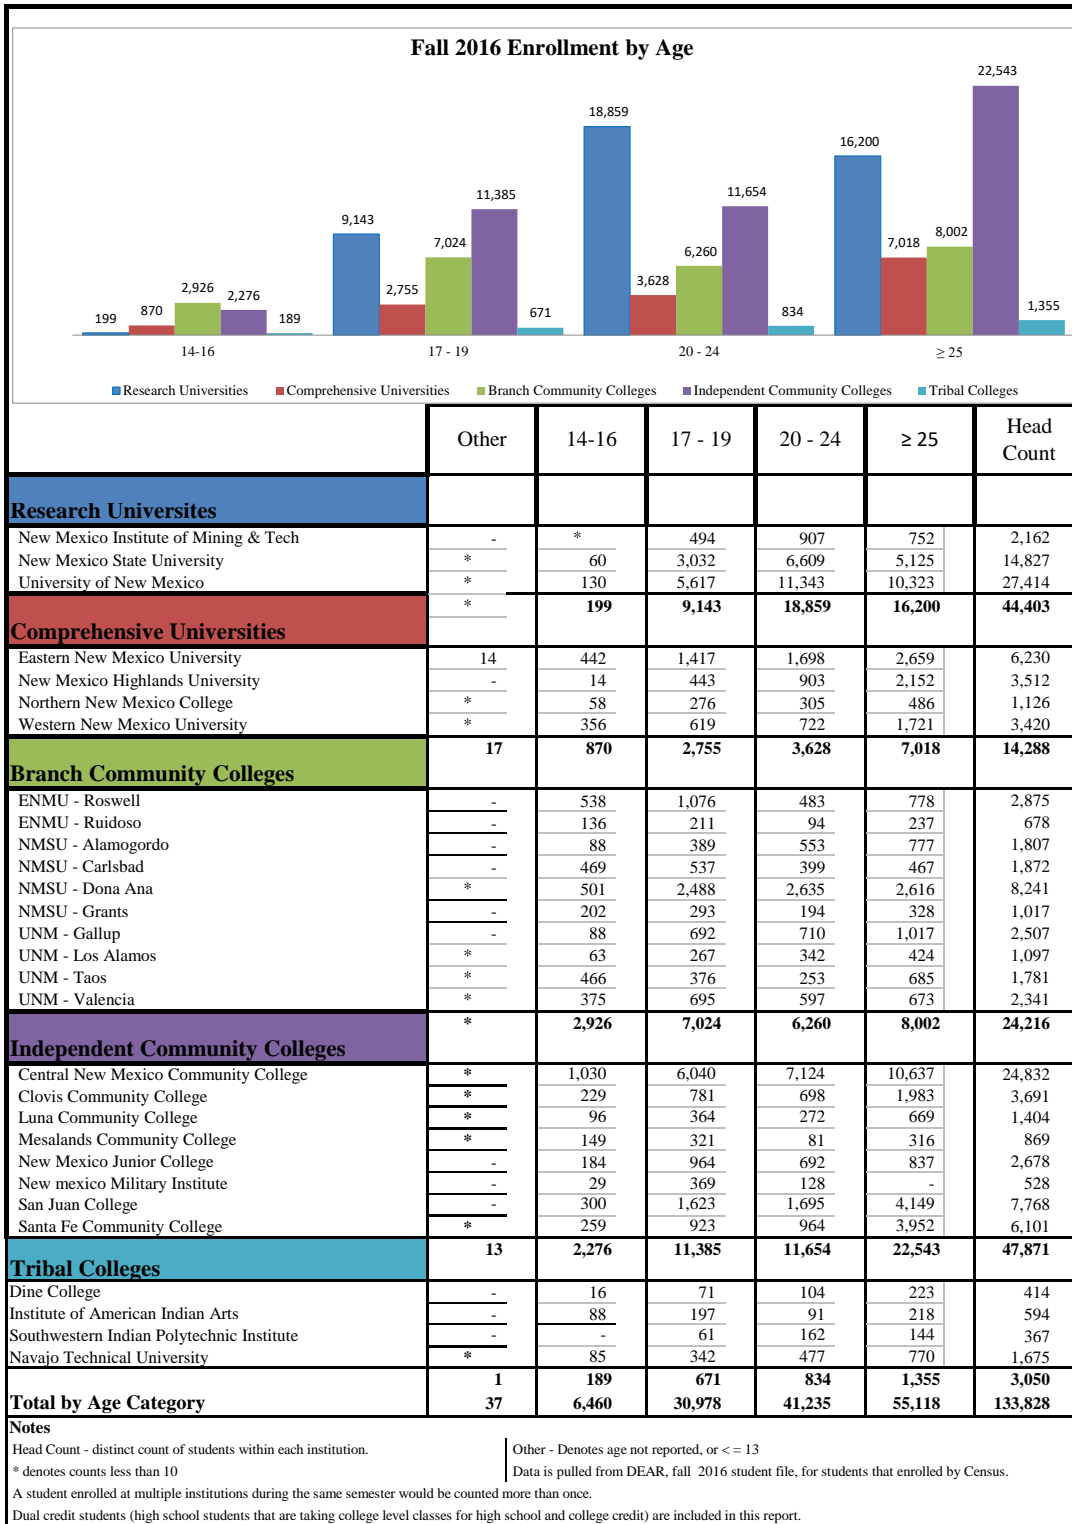

NM Postsecondary Fall 2016 Enrollment by Age

	Other	14-16	17-19	20-24	≥ 25	Head Count
Research Universities						
New Mexico Institute of Mining & Tech	-	*	494	907	752	2,162
New Mexico State University	*	60	3,032	6,609	5,125	14,827
University of New Mexico	*	130	5,617	11,343	10,323	27,414
		199	9,143	18,859	16,200	44,403
Comprehensive Universities						
Eastern New Mexico University	14	442	1,417	1,698	2,659	6,230
New Mexico Highlands University	-	14	443	903	2,152	3,512
Northern New Mexico College	*	58	276	305	486	1,126
Western New Mexico University	*	356	619	722	1,721	3,420
	17	870	2,755	3,628	7,018	14,288
Branch Community Colleges						
ENMU - Roswell	-	538	1,076	483	778	2,875
ENMU - Ruidoso	-	136	211	94	237	678
NMSU - Alamogordo	-	88	389	553	777	1,807
NMSU - Carlsbad	-	469	537	399	467	1,872
NMSU - Dona Ana	*	501	2,488	2,635	2,616	8,241
NMSU - Grants	-	202	293	194	328	1,017
UNM - Gallup	-	88	692	710	1,017	2,507
UNM - Los Alamos	*	63	267	342	424	1,097
UNM - Taos	*	466	376	253	685	1,781
UNM - Valencia	*	375	695	597	673	2,341
	*	2,926	7,024	6,260	8,002	24,216
Independent Community Colleges						
Central New Mexico Community College	*	1,030	6,040	7,124	10,637	24,832
Clovis Community College	*	229	781	698	1,983	3,691
Luna Community College	*	96	364	272	669	1,404
Mesalands Community College	*	149	321	81	316	869
New Mexico Junior College	-	184	964	692	837	2,678
New Mexico Military Institute	-	29	369	128	-	528
San Juan College	-	300	1,623	1,695	4,149	7,768
Santa Fe Community College	*	259	923	964	3,952	6,101
	13	2,276	11,385	11,654	22,543	47,871
Tribal Colleges						
Dine College	-	16	71	104	223	414
Institute of American Indian Arts	-	88	197	91	218	594
Southwestern Indian Polytechnic Institute	-	-	61	162	144	367
Navajo Technical University	*	85	342	477	770	1,675
	1	189	671	834	1,355	3,050
Total by Age Category	37	6,460	30,978	41,235	55,118	133,828