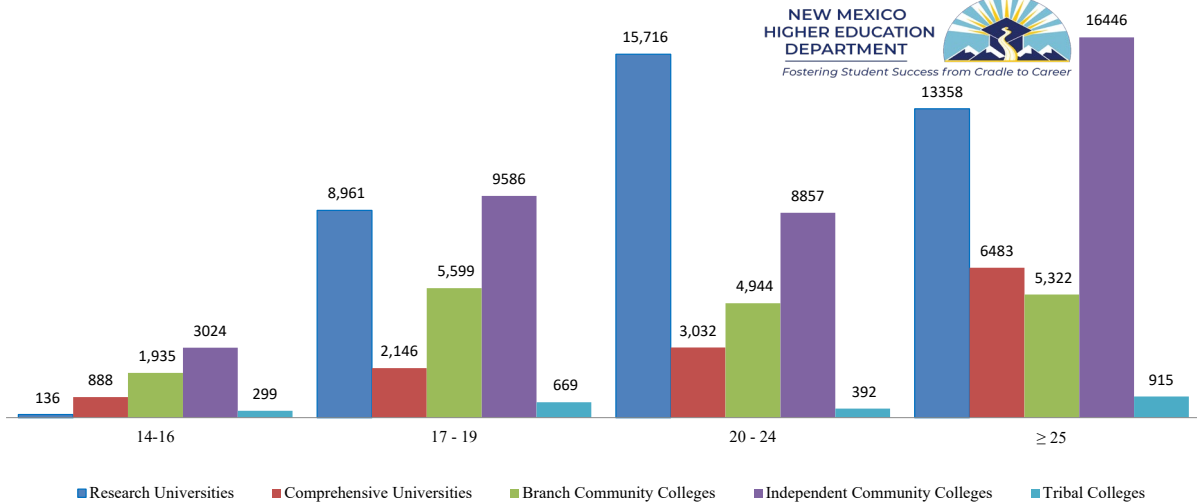

Fall 2022 Enrollment by Age

	Other	14-16	17 - 19	20 - 24	≥ 25	Headcount
Research Universities						
New Mexico Institute of Mining & Technology	-	7	468	693	520	1,688
New Mexico State University	-	43	3,455	6,389	4,402	14,289
University of New Mexico	-	86	5,038	8,634	8,436	22,194
UNM MD Program	-	-	-	-	-	0
		136	8,961	15,716	13,358	38,171
Comprehensive Universities						
Eastern New Mexico University	30	406	988	1384	2452	5260
New Mexico Highlands University	-	21	354	656	1773	2804
Northern New Mexico College	-	102	243	312	495	1152
Western New Mexico University	*	359	561	680	1763	3364
	31	888	2,146	3,032	6,483	12,580
Branch Community Colleges						
ENMU Roswell	*	217	657	437	543	1,856
ENMU Ruidoso	-	167	207	95	238	707
NMSU Alamogordo	*	69	265	329	413	1,078
NMSU Carlsbad	-	-	-	-	-	0
NMSU Dona Ana	*	405	2,353	2,046	1,877	6,682
NMSU Grants	-	42	289	224	321	876
UNM Gallup	*	307	679	515	649	2,153
UNM Los Alamos	-	35	238	416	362	1,051
UNM Taos	*	276	297	321	459	1,354
UNM Valencia	*	417	614	561	460	2,054
	11	1,935	5,599	4,944	5,322	17,811
Independent Community Colleges						
Central New Mexico Community College	*	936	4,539	5,243	8,396	19,117
Clovis Community College	-	284	602	497	1,114	2,497
Luna Community College	-	60	254	177	284	775
Mesalands Community College	-	85	288	61	390	824
New Mexico Junior College	-	345	838	542	503	2,228
New Mexico Military Institute	-	22	291	111	-	424
San Juan College	*	521	1,450	1,261	2,917	6,150
Santa Fe Community College	-	368	746	583	2,483	4,180
Southeast New Mexico College	-	403	578	382	359	1,722
	4	3,024	9,586	8,857	16,446	37,917
Tribal Colleges						
Dine College	-	-	11	22	111	144
Institute of American Indian Arts	-	210	328	133	200	871
Southwestern Indian Polytechnic Institute	-	-	-	-	-	0
Navajo Technical University	-	89	330	237	604	1,260
	0	299	669	392	915	2,275
Total by Age Category	46	6,282	26,961	32,941	42,524	108,754