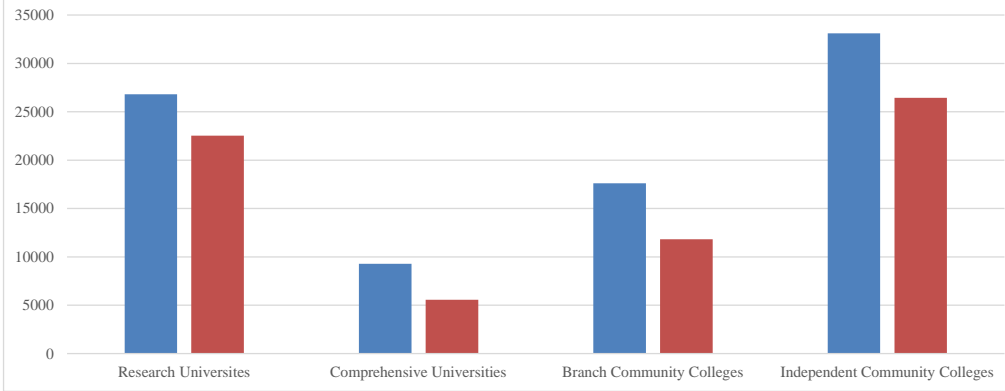

Postsecondary Headcount by Gender Fall 2011

	Head Count Fall 2011	
	F	M
Research Universities		
New Mexico Institute of Mining & Tech	689	1,321
New Mexico State University	9,833	8,227
University of New Mexico	16,102	12,826
UNM - Med School*	182	155
	26,806	22,529
Comprehensive Universities		
Eastern New Mexico University	3,488	2,341
New Mexico Highlands University	2,420	1,384
Northern New Mexico College	1,180	681
Western New Mexico University	2,198	1,162
	9,286	5,568
Branch Community Colleges		
ENMU - Roswell	2,130	1,884
ENMU - Ruidoso	691	416
NMSU - Alamogordo	2,212	1,267
NMSU - Carlsbad	1,144	599
NMSU - Dona Ana	5,557	4,343
NMSU - Grants	856	458
UNM - Gallup	1,928	1,038
UNM - Los Alamos	419	313
UNM - Taos	1,011	564
UNM - Valencia	1,665	933
	17,613	11,815
Independent Community Colleges		
Central New Mexico Community College	16,251	12,929
CNM - UNM Site	766	473
Clovis Community College	2,492	1,422
Luna Community College	1,042	877
Mesalands Community College	449	546
New Mexico Junior College	2,154	1,501
New Mexico Military Institute	99	450
San Juan College	5,726	5,853
Santa Fe Community College	4,129	2,391
	33,108	26,442
Total by Gender	86,813	66,354
Total Head Count by Fall Enrollment	153,167	

Notes

Head Count - distinct count of students within each institution.

A student enrolled at multiple institutions during the same semester would be counted more than once.

Data is pulled from DEAR, fall 2011 student files, for students that enrolled by Census.