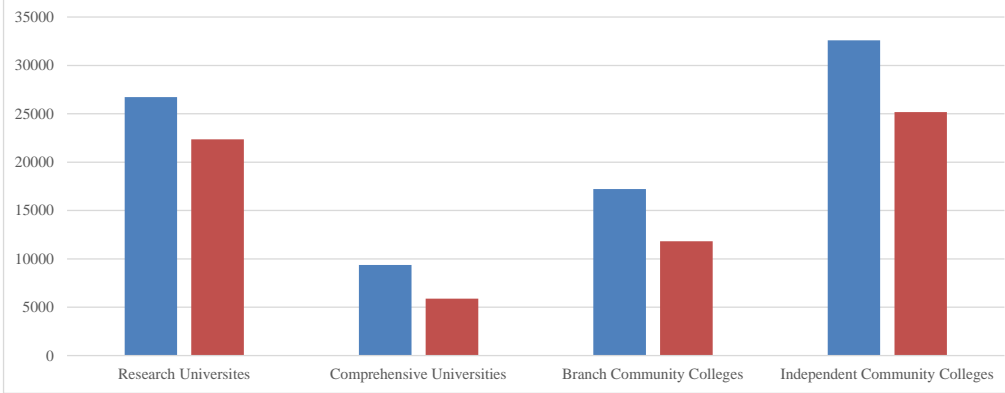

Postsecondary Headcount by Gender Fall 2012

	Head Count Fall 2012	
	F	M
Research Universities		
New Mexico Institute of Mining & Tech	700	1,399
New Mexico State University	9,649	8,048
University of New Mexico	16,174	12,738
UNM - Med School*	205	168
	26,728	22,353
Comprehensive Universities		
Eastern New Mexico University	3,654	2,414
New Mexico Highlands University	2,351	1,417
Northern New Mexico College	1,141	726
Western New Mexico University	2,211	1,337
	9,357	5,894
Branch Community Colleges		
ENMU - Roswell	2,174	2,019
ENMU - Ruidoso	711	473
NMSU - Alamogordo	2,056	1,165
NMSU - Carlsbad	1,333	734
NMSU - Dona Ana	5,258	4,072
NMSU - Grants	773	429
UNM - Gallup	1,812	1,014
UNM - Los Alamos	411	301
UNM - Taos	1,102	723
UNM - Valencia	1,581	884
	17,211	11,814
Independent Community Colleges		
Central New Mexico Community College	15,971	12,478
CNM - UNM Site	747	442
Clovis Community College	2,377	1,295
Luna Community College	972	784
Mesalands Community College	426	558
New Mexico Junior College	1,882	1,263
New Mexico Military Institute	99	499
San Juan College	6,034	5,449
Santa Fe Community College	4,082	2,401
	32,590	25,169
Total by Gender	85,886	65,230
Total Head Count by Fall Enrollment	151,116	

Notes

Head Count - distinct count of students within each institution.

A student enrolled at multiple institutions during the same semester would be counted more than once.

Data is pulled from DEAR, fall 2012 student files, for students that enrolled by Census.