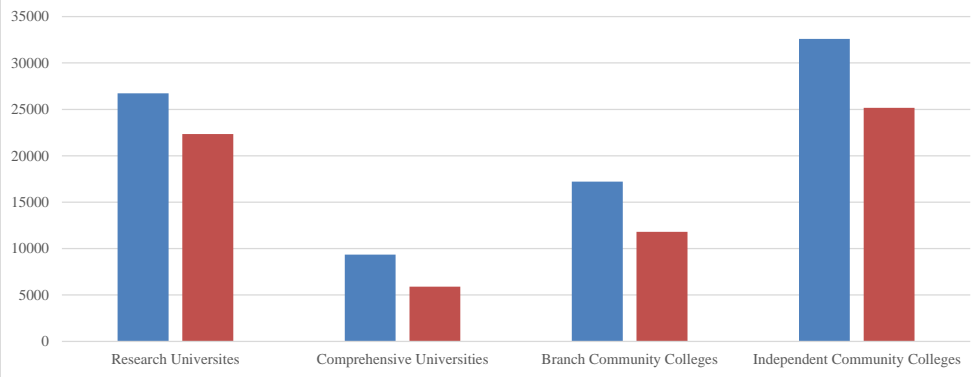

Postsecondary Headcount by Gender Fall 2013

Head Count Fall 2013		
	F	M
Research Universities		
New Mexico Institute of Mining & Tech	730	1,423
New Mexico State University	9,072	7,709
University of New Mexico	15,920	12,723
UNM - Med School*	219	184
	25,941	22,039
Comprehensive Universities		
Eastern New Mexico University	3,692	2,421
New Mexico Highlands University	2,340	1,400
Northern New Mexico College	959	719
Western New Mexico University	2,185	1,375
	9,176	5,915
Branch Community Colleges		
ENMU - Roswell	1,964	1,921
ENMU - Ruidoso	615	394
NMSU - Alamogordo	1,557	946
NMSU - Carlsbad	1,239	659
NMSU - Dona Ana	5,079	3,849
NMSU - Grants	743	429
UNM - Gallup	1,732	972
UNM - Los Alamos	437	343
UNM - Taos	1,150	785
UNM - Valencia	1,486	859
	16,002	11,157
Independent Community Colleges		
Central New Mexico Community College	2,383	1,213
CNM - UNM Site	15,972	12,857
Clovis Community College	717	417
Luna Community College	876	726
Mesalands Community College	268	436
New Mexico Junior College	1,836	1,283
New Mexico Military Institute	104	470
San Juan College	3,984	2,515
Santa Fe Community College	5,797	5,014
	31,937	24,931
Total by Gender	83,056	64,042
Total Head Count by Fall Enrollment	147,098	

Notes

Head Count - distinct count of students within each institution.

A student enrolled at multiple institutions during the same semester would be counted more than once.

Data is pulled from DEAR, fall 2013 student files, for students that enrolled by Census.