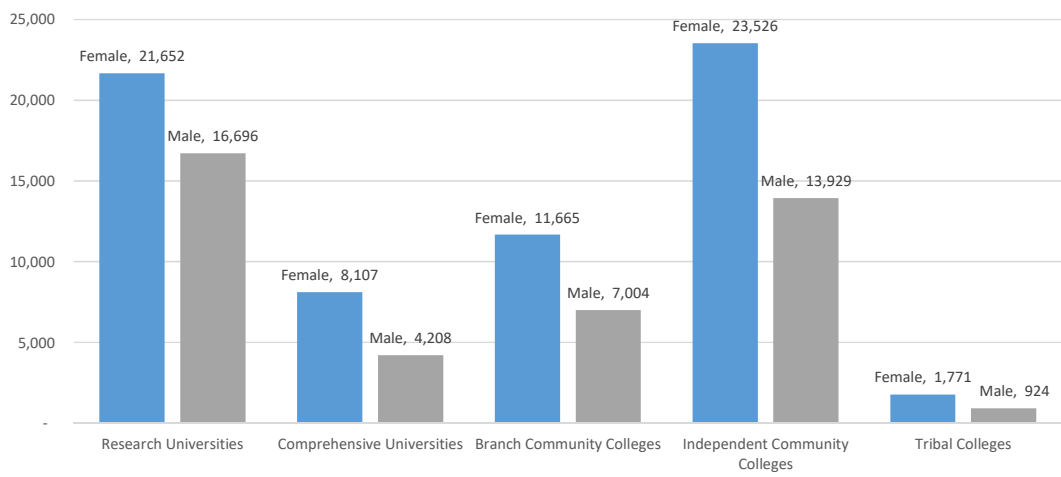

Postsecondary Headcount by Gender Fall 2020

Headcount Fall 2020		
	Female	Male
Research Universities		
New Mexico Institute of Mining & Technology	551	1,132
New Mexico State University	8,210	6,006
University of New Mexico	12,649	9,381
UNM MD Program	242	177
	21,652	16,696
Comprehensive Universities		
Eastern New Mexico University	3,449	1,933
New Mexico Highlands University	1,892	914
Northern New Mexico College	702	458
Western New Mexico University	2,064	903
	8,107	4,208
Branch Community Colleges		
ENMU Roswell	1,033	701
ENMU Ruidoso	331	259
NMSU Alamogordo	604	342
NMSU Carlsbad	939	440
NMSU Dona Ana	4,275	2,763
NMSU Grants	460	181
UNM Gallup	1,512	820
UNM Los Alamos	537	453
UNM Taos	730	411
UNM Valencia	1,244	634
	11,665	7,004
Independent Community Colleges		
Central New Mexico Community College	13,139	8,298
Clovis Community College	1,718	766
Luna Community College	449	272
Mesalands Community College	278	431
New Mexico Junior College	1,287	687
New Mexico Military Institute	110	383
San Juan College	3,937	1,796
Santa Fe Community College	2,608	1,296
	23,526	13,929
Tribal Colleges		
Dine College	249	88
Institute of American Indian Arts	463	235
Southwestern Indian Polytechnic Institute	316	133
Navajo Technical University	743	468
	1,771	924
Total by Gender	66,721	42,761
Total Headcount by Fall Enrollment	109,482	

Notes
 Headcount - distinct count of students within each institution.
 A student enrolled at multiple institutions during the same semester would be counted more than once.
 Data is pulled from DEAR, Fall 2020 student files, for students that enrolled by Census.