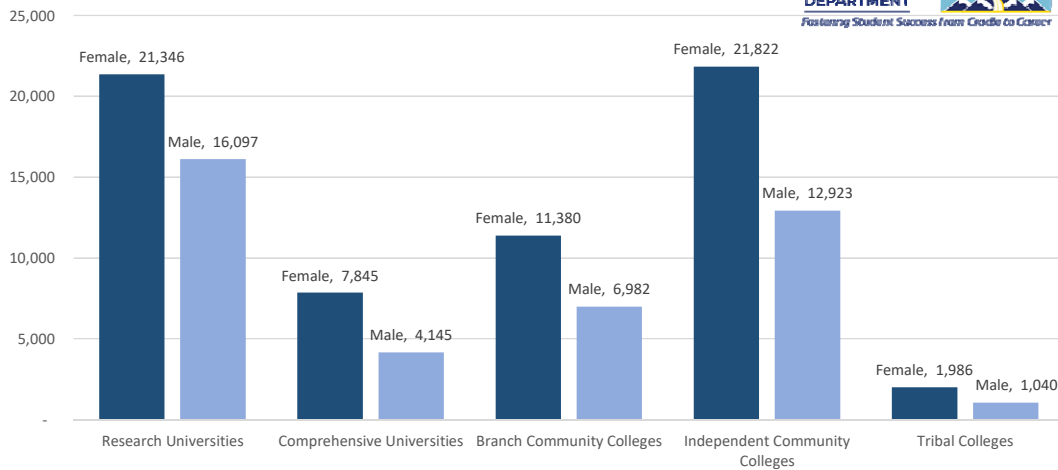

## Postsecondary Headcount by Gender - Fall 2021

Headcount Fall 2021		
	Female	Male
<b>Research Universities</b>		
New Mexico Institute of Mining & Technology	589	1,144
New Mexico State University	8,182	5,756
University of New Mexico	12,311	9,032
UNM MD Program	264	165
	<b>21,346</b>	<b>16,097</b>
<b>Comprehensive Universities</b>		
Eastern New Mexico University	3,270	1,808
New Mexico Highlands University	1,848	829
Northern New Mexico College	656	479
Western New Mexico University	2,071	1,029
	<b>7,845</b>	<b>4,145</b>
<b>Branch Community Colleges</b>		
ENMU Roswell	978	650
ENMU Ruidoso	382	284
NMSU Alamogordo	612	345
NMSU Carlsbad	1,054	520
NMSU Dona Ana	3,922	2,543
NMSU Grants	506	220
UNM Gallup	1,326	764
UNM Los Alamos	481	422
UNM Taos	862	461
UNM Valencia	1,257	773
	<b>11,380</b>	<b>6,982</b>
<b>Independent Community Colleges</b>		
Central New Mexico Community College	11,420	7,166
Clovis Community College	1,603	759
Luna Community College	520	299
Mesalands Community College	279	466
New Mexico Junior College	1,240	644
New Mexico Military Institute	108	368
San Juan College	4,018	1,828
Santa Fe Community College	2,634	1,393
	<b>21,822</b>	<b>12,923</b>
<b>Tribal Colleges</b>		
Dine College	467	120
Institute of American Indian Arts	486	323
Southwestern Indian Polytechnic Institute	245	109
Navajo Technical University	788	488
	<b>1,986</b>	<b>1,040</b>
<b>Total by Gender</b>	<b>64,379</b>	<b>41,187</b>
<b>Total Headcount by Fall Enrollment</b>	<b>105,566</b>	
<b>Notes</b>		
Headcount - distinct count of students within each institution.		
A student enrolled at multiple institutions during the same semester would be counted more than once.		
Data is pulled from DEAR, Fall 2021 student files, for students that enrolled by Census.		