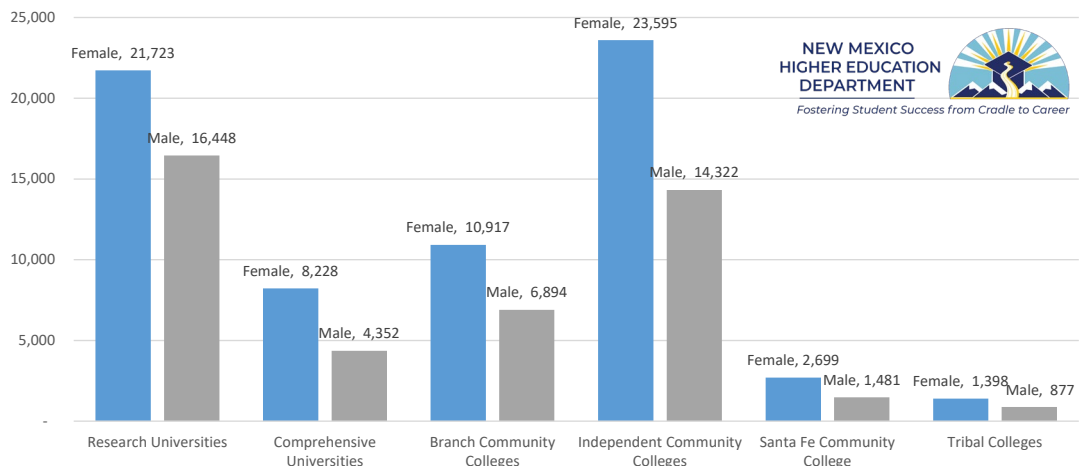

### Postsecondary Headcount by Gender Fall 2022

Headcount Fall 2022		
	Female	Male
<b>Research Universities</b>		
New Mexico Institute of Mining & Technology	574	1,114
New Mexico State University	8,344	5,945
University of New Mexico	12,805	9,389
UNM MD Program*	0	0
	<b>21,723</b>	<b>16,448</b>
<b>Comprehensive Universities</b>		
Eastern New Mexico University	3,391	1,869
New Mexico Highlands University	1,913	891
Northern New Mexico College	671	481
Western New Mexico University	2,253	1,111
	<b>8,228</b>	<b>4,352</b>
<b>Branch Community Colleges</b>		
ENMU Roswell	1,072	784
ENMU Ruidoso	450	257
NMSU Alamogordo	701	377
NMSU Dona Ana	4,064	2,618
NMSU Grants	607	269
UNM Gallup	1,341	812
UNM Los Alamos	555	496
UNM Taos	880	474
UNM Valencia	1,247	807
	<b>10,917</b>	<b>6,894</b>
<b>Independent Community Colleges</b>		
Central New Mexico Community College	11,766	7,351
Clovis Community College	1,664	833
Luna Community College	428	347
Mesalands Community College	286	538
New Mexico Junior College	1,352	876
New Mexico Military Institute	90	334
San Juan College	4,207	1,943
Santa Fe Community College	2,699	1,481
Southeast New Mexico College	1,103	619
	<b>23,595</b>	<b>14,322</b>
<b>Tribal Colleges</b>		
Dine College	108	36
Institute of American Indian Arts	529	342
Southwestern Indian Polytechnic Institute	0	0
Navajo Technical University	761	499
	<b>1,398</b>	<b>877</b>
<b>Total by Gender</b>	<b>65,861</b>	<b>42,893</b>
<b>Total Headcount by Fall Enrollment</b>	<b>108,754</b>	