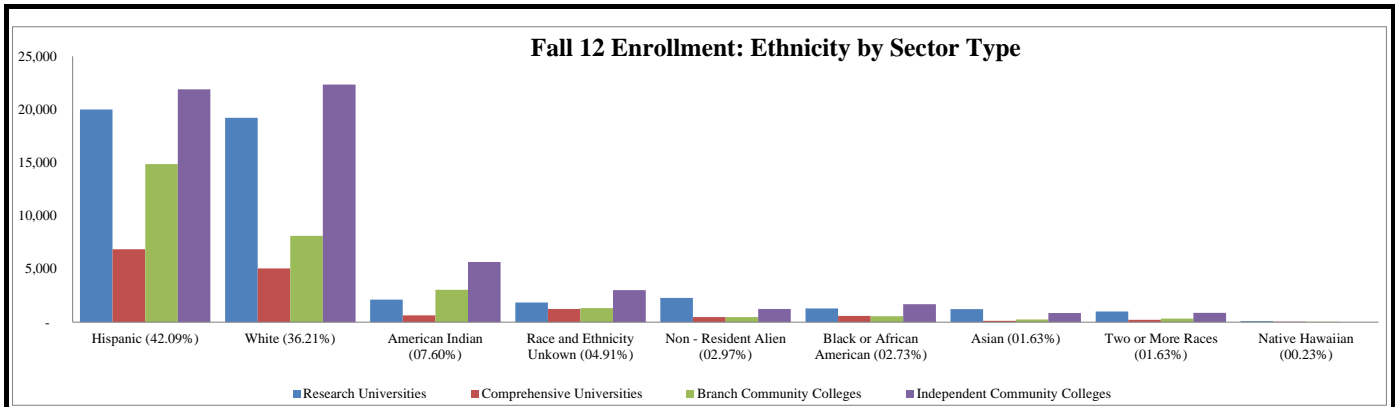

# NM Postsecondary Fall 12 Enrollment by Ethnicity

	Hispanic	White	American Indian	Race and Ethnicity Unknown	Non - Resident Alien	Black or African American	Asian	Two or More Races	Native Hawaiian	Head Count
<b>Research Universities</b>										
New Mexico Institute of Mining & Tech	476	1,230	62	40	127	44	66	52	*	2,099
New Mexico State University	8,356	5,951	414	870	1,119	516	228	210	33	17,697
University of New Mexico	11,040	11,850	1,634	916	1,036	728	906	744	58	28,912
UNM - Medical School	115	182	17	24	*	*	25	*	0	373
	<b>19,987</b>	<b>19,213</b>	<b>2,127</b>	<b>1,850</b>	<b>2,283</b>	<b>1,295</b>	<b>1,225</b>	<b>1,008</b>	<b>93</b>	<b>49,081</b>
<b>Comprehensive Universities</b>										
Eastern New Mexico University	1,955	3,064	125	275	161	271	68	131	18	6,068
New Mexico Highlands University	1,968	835	231	186	257	198	17	59	17	3,768
Northern New Mexico College	1,346	256	168	30	*	25	12	20	*	1,867
Western New Mexico University	1,589	900	119	746	55	89	24	20	*	3,548
	<b>6,858</b>	<b>5,055</b>	<b>643</b>	<b>1,237</b>	<b>479</b>	<b>583</b>	<b>121</b>	<b>230</b>	<b>45</b>	<b>15,251</b>
<b>Branch Community Colleges</b>										
ENMU - Roswell	1,873	1,558	92	485	67	72	22	24	0	4,193
ENMU - Ruidoso	360	632	95	39	*	24	10	16	*	1,184
NMSU - Alamogordo	1,283	1,446	83	124	57	128	56	42	*	3,221
NMSU - Carlsbad	1,043	805	15	110	18	29	22	22	*	2,067
NMSU - Dona Ana	6,474	1,766	125	313	289	222	70	59	12	9,330
NMSU - Grants	525	223	290	111	12	28	*	10	0	1,202
UNM - Gallup	337	173	2,144	27	10	14	35	79	*	2,826
UNM - Los Alamos	289	319	37	20	*	11	17	15	*	712
UNM - Taos	1,135	487	100	44	*	*	*	37	*	1,825
UNM - Valencia	1,544	708	69	55	15	18	18	36	*	2,465
	<b>14,863</b>	<b>8,117</b>	<b>3,050</b>	<b>1,328</b>	<b>483</b>	<b>553</b>	<b>260</b>	<b>340</b>	<b>31</b>	<b>29,025</b>
<b>Independent Community Colleges</b>										
Central New Mexico Community College	12,732	9,601	1,933	1,144	841	965	505	642	86	28,449
CNM - UNM Site	706	231	103	10	18	50	32	36	*	1,189
Clovis Community College	856	1,757	32	521	195	184	66	48	13	3,672
Luna Community College	1,305	334	38	34	*	20	15	0	*	1,756
Mesalands Community College	282	328	28	281	11	24	*	10	15	984
New Mexico Junior College	1,378	1,388	33	120	19	174	27	0	*	3,145
New Mexico Military Institute	137	216	16	16	67	74	29	15	28	598
San Juan College	1,677	5,777	3,252	436	73	100	78	72	18	11,483
Santa Fe Community College	2,817	2,709	224	450	18	101	103	56	*	6,483
	<b>21,890</b>	<b>22,341</b>	<b>5,659</b>	<b>3,012</b>	<b>1,249</b>	<b>1,692</b>	<b>860</b>	<b>879</b>	<b>177</b>	<b>57,759</b>
<b>Total Ethnicity</b>	<b>63,598</b>	<b>54,726</b>	<b>11,479</b>	<b>7,427</b>	<b>4,494</b>	<b>4,123</b>	<b>2,466</b>	<b>2,457</b>	<b>346</b>	<b>151,116</b>
<b>Percent Ethnicity</b>	<b>42.09%</b>	<b>36.21%</b>	<b>7.60%</b>	<b>4.91%</b>	<b>2.97%</b>	<b>2.73%</b>	<b>1.63%</b>	<b>1.63%</b>	<b>0.23%</b>	