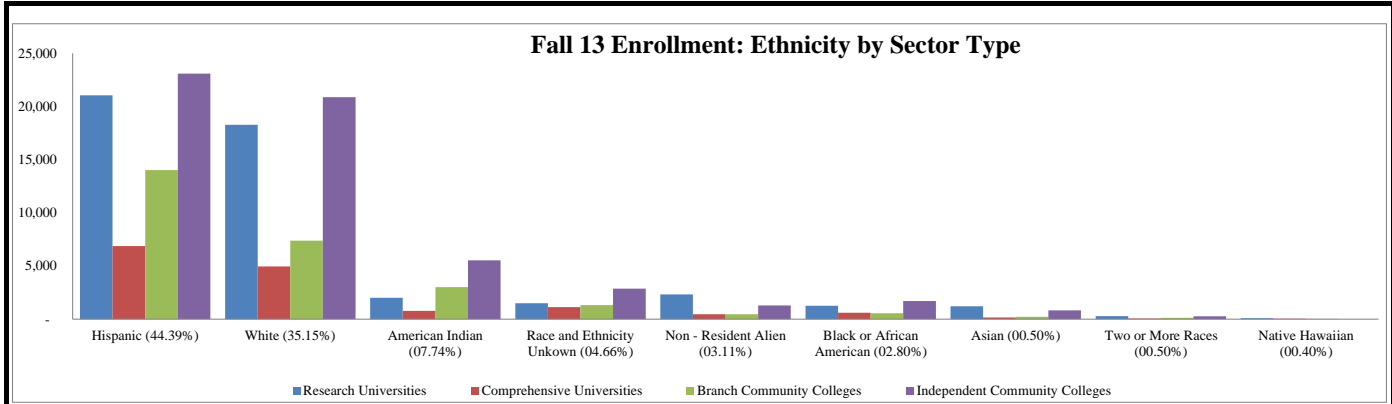

NM Postsecondary Fall 13 Enrollment by Ethnicity

	Hispanic	White	American Indian	Race and Ethnicity Unkown	Non - Resident Alien	Black or African American	Asian	Two or More Races	Native Hawaiian	Head Count
Research Universities										
New Mexico Institute of Mining & Tech	535	1,247	64	59	112	43	77	15	*	2,152
New Mexico State University	8,295	5,467	382	677	1,133	500	218	69	40	16,741
University of New Mexico	12,086	11,368	1,543	733	1,074	704	886	197	52	28,591
UNM - Medical School	134	186	16	27	*	*	27	*	-	390
	21,050	18,268	2,005	1,496	2,322	1,255	1,208	283	93	47,887
Comprehensive Universities										
Eastern New Mexico University	2,067	2,957	179	365	164	249	80	32	20	6,093
New Mexico Highlands University	1,974	851	240	174	239	201	26	21	14	3,726
Northern New Mexico College	1,199	196	203	29	11	20	14	*	*	1,672
Western New Mexico University	1,633	962	165	570	53	129	39	*	*	3,551
	6,873	4,966	787	1,138	467	599	159	57	45	15,046
Branch Community Colleges										
ENMU - Roswell	1,657	1,452	77	538	65	61	24	11	-	3,885
ENMU - Ruidoso	288	533	74	70	*	28	11	*	-	1,004
NMSU - Alamogordo	915	1,172	84	88	53	128	43	14	*	2,497
NMSU - Carlsbad	980	744	22	80	21	34	12	*	*	1,893
NMSU - Dona Ana	6,277	1,636	122	294	274	224	59	26	16	8,912
NMSU - Grants	477	180	332	142	15	18	*	*	*	1,164
UNM - Gallup	343	173	2,073	10	11	17	26	45	10	2,698
UNM - Los Alamos	339	335	35	26	*	10	24	*	*	769
UNM - Taos	1,267	504	106	34	*	*	*	*	*	1,911
UNM - Valencia	1,473	661	92	48	15	27	16	11	*	2,343
	14,016	7,390	3,017	1,330	467	554	224	121	40	27,119
Independent Community Colleges										
Central New Mexico Community College	13,733	9,298	2,060	1,079	882	984	512	193	88	28,741
CNM - UNM Site	709	230	93	*	19	47	17	12	*	1,127
Clovis Community College	843	1,774	30	456	226	178	63	14	12	3,584
Luna Community College	1,178	190	20	193	*	*	*	-	*	1,581
Mesalands Community College	250	259	26	151	*	-	*	-	-	686
New Mexico Junior College	1,419	1,286	28	145	13	202	20	-	*	3,113
New Mexico Military Institute	149	192	10	*	63	94	24	11	27	543
San Juan College	1,773	5,243	3,064	451	82	92	68	24	14	10,797
Santa Fe Community College	3,010	2,648	218	385	11	101	103	19	*	6,495
	23,064	21,120	5,549	2,870	1,304	1,707	822	273	415	57,124
Total Ethnicity	65,003	51,744	11,358	6,834	4,560	4,115	2,413	734	593	147,354
Percent Ethnicity	44.39%	35.15%	7.74%	4.66%	3.11%	2.80%	1.65%	0.50%	0.40%	