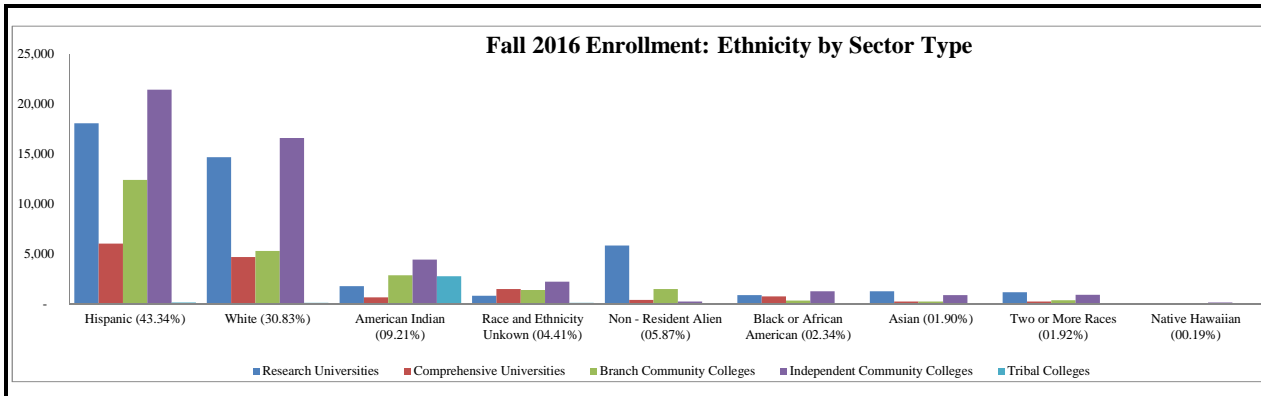

# NM Postsecondary Fall 2016 Enrollment by Ethnicity

	Hispanic	White	American Indian	Race and Ethnicity Unkown	Non - Resident Alien	Black or African American	Asian	Two or More Races	Native Hawaiian	Head Count
<b>Research Universities</b>										
New Mexico Institute of Mining & Tech	564	1,107	61	74	152	36	82	85	*	2,162
New Mexico State University	5,971	3,470	264	245	4,349	189	154	174	11	14,827
University of New Mexico	11,519	10,081	1,418	478	1,323	639	1,015	895	46	27,414
<b>Total</b>	<b>18,054</b>	<b>14,658</b>	<b>1,743</b>	<b>797</b>	<b>5,824</b>	<b>864</b>	<b>1,251</b>	<b>1,154</b>	<b>58</b>	<b>44,403</b>
<b>Comprehensive Universities</b>										
Eastern New Mexico University	2,061	2,716	154	645	111	303	78	130	32	6,230
New Mexico Highlands University	1,873	838	265	94	189	144	34	57	18	3,512
Northern New Mexico College	833	122	103	*	10	27	14	*	-	1,126
Western New Mexico University	1,256	994	97	697	48	236	74	15	*	3,420
<b>Total</b>	<b>6,023</b>	<b>4,670</b>	<b>619</b>	<b>1,445</b>	<b>358</b>	<b>710</b>	<b>200</b>	<b>210</b>	<b>53</b>	<b>14,288</b>
<b>Branch Community Colleges</b>										
ENMU - Roswell	1,187	717	44	832	*	50	21	22	-	2,875
ENMU - Ruidoso	226	293	77	42	*	13	*	14	*	678
NMSU - Alamogordo	685	614	62	31	317	45	22	26	*	1,807
NMSU - Carlsbad	948	667	19	60	120	18	17	23	-	1,872
NMSU - Dona Ana	5,583	1,192	109	219	907	103	51	69	*	8,241
NMSU - Grants	396	177	353	17	54	*	*	10	-	1,017
UNM - Gallup	330	153	1,855	44	12	12	41	57	*	2,507
UNM - Los Alamos	519	397	73	18	*	19	30	30	*	1,097
UNM - Taos	1,054	518	90	45	*	12	15	38	*	1,781
UNM - Valencia	1,470	552	156	50	30	30	13	34	*	2,341
<b>Total</b>	<b>12,398</b>	<b>5,280</b>	<b>2,838</b>	<b>1,358</b>	<b>1,462</b>	<b>305</b>	<b>220</b>	<b>323</b>	<b>32</b>	<b>24,216</b>
<b>Independent Community Colleges</b>										
Central New Mexico Community College	13,346	7,302	1,588	755	15	632	568	570	56	24,832
Clovis Community College	1,292	1,812	18	268	-	158	57	75	11	3,691
Luna Community College	1,065	64	*	255	*	*	*	-	*	1,404
Mesalands Community College	324	287	25	208	-	21	*	-	*	869
New Mexico Junior College	1,299	963	31	171	*	176	33	-	*	2,678
New Mexico Military Institute	121	158	20	*	85	86	19	15	21	528
San Juan College	1,259	3,388	2,430	340	78	73	58	134	*	7,768
Santa Fe Community College	2,702	2,596	285	204	*	98	119	81	12	6,101
<b>Total</b>	<b>21,408</b>	<b>16,570</b>	<b>4,404</b>	<b>2,204</b>	<b>198</b>	<b>1,245</b>	<b>859</b>	<b>875</b>	<b>108</b>	<b>47,871</b>
<b>Tribal Colleges</b>										
Dine College	*	-	412	-	-	-	*	-	-	414
Institute of American Indian Arts	109	64	365	46	*	*	*	-	-	594
Southwestern Indian Polytechnic Institute	-	-	367	-	-	-	-	-	-	367
Navajo Technical University	*	16	1,582	48	*	*	*	*	*	1,675
<b>Total</b>	<b>119</b>	<b>80</b>	<b>2,726</b>	<b>94</b>	<b>*</b>	<b>10</b>	<b>11</b>	<b>*</b>	<b>*</b>	<b>3,050</b>
<b>Total Ethnicity</b>	<b>58,002</b>	<b>41,258</b>	<b>12,330</b>	<b>5,898</b>	<b>7,850</b>	<b>3,134</b>	<b>2,541</b>	<b>2,563</b>	<b>252</b>	<b>133,828</b>
<b>Percent Ethnicity</b>	<b>43.34%</b>	<b>30.83%</b>	<b>9.21%</b>	<b>4.41%</b>	<b>5.87%</b>	<b>2.34%</b>	<b>1.90%</b>	<b>1.92%</b>	<b>0.19%</b>	