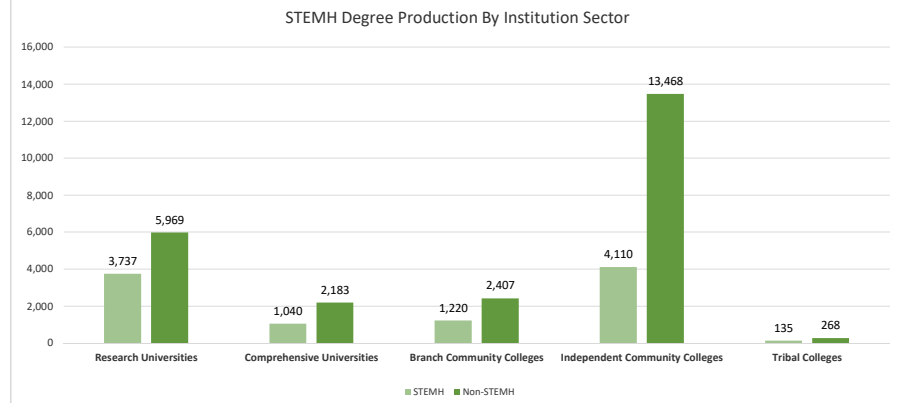

New Mexico Postsecondary AY 2016-17 STEMH Degree Production

	Awards of less than 1 academic years		Awards of at least 1 years but less than 2 years		Associate's Degree		Awards of at least 2 years but less than 4 years		Bachelor's Degree		Master's Degree		Post Master's Certificate		Graduate Certificate		Ed Specialist Certificate		Doctorate Degree		Professional Degree (M.D. or J.D.)		Total STEMH Degree Production by Institution		
	STEMH		STEMH		STEMH		STEMH		STEMH		STEMH		STEMH		STEMH		STEMH		STEMH		STEMH		STEMH		
	Y	N	Y	N	Y	N	Y	N	Y	N	Y	N	Y	N	Y	N	Y	N	Y	N	Y	N	Y	N	
Research Universities																									
New Mexico Institute of Mining and Tech	-	-	-	-	-	2	-	-	281	21	81	10	-	-	3	-	-	-	-	10	-	-	-	375	33
New Mexico State University	-	-	-	-	-	-	27	-	999	1,523	236	475	5	-	13	43	-	7	66	45	-	-	1,319	2,120	
University of New Mexico	-	-	1	7	11	-	-	-	1,162	2,836	524	705	2	22	12	48	-	-	109	86	227	107	2,043	3,816	
	-	-	1	7	11	-	-	29	2,442	4,380	841	1,190	7	22	28	91	-	7	185	131	227	107	3,737	5,969	
Comprehensive Universities																									
Eastern New Mexico University	-	-	-	1	-	267	-	-	212	527	72	229	-	-	-	30	-	-	-	-	-	-	-	284	1,054
New Mexico Highlands University	-	-	-	-	-	-	-	-	245	306	146	280	-	-	5	15	-	-	-	-	-	-	-	396	601
Northern New Mexico College	3	-	12	12	32	42	-	-	26	35	-	-	-	-	-	-	-	-	-	-	-	-	-	73	89
Western New Mexico University	9	20	5	25	42	69	-	-	102	180	125	97	-	-	4	48	-	-	-	-	-	-	287	439	
	12	20	17	38	74	378	-	-	585	1,048	343	606	-	-	9	93	-	-	-	-	-	-	1,040	2,183	
Branch Community Colleges																									
ENMU Roswell Branch	177	216	52	90	90	157	-	15	-	-	-	-	-	-	-	-	-	-	-	-	-	-	319	478	
ENMU Ruidoso Branch	35	-	3	10	6	37	-	-	-	-	-	-	-	-	-	-	-	-	-	-	-	-	44	47	
NMSU Alamogordo Branch	-	-	2	-	2	103	-	-	-	-	-	-	-	-	-	-	-	-	-	-	-	-	20	107	
NMSU Carlsbad Branch	-	-	-	8	14	80	-	-	-	-	-	-	-	-	-	-	-	-	-	-	-	-	24	88	
NMSU Dona Ana Branch	35	153	212	101	175	946	-	-	-	-	-	-	-	-	-	-	-	-	-	-	-	-	422	1,200	
NMSU Grants Branch	-	-	4	20	10	65	-	-	-	-	-	-	-	-	-	-	-	-	-	-	-	-	22	79	
UNM Gallup Branch	-	-	33	58	65	124	-	-	-	-	-	-	-	-	-	-	-	-	-	-	-	-	98	182	
UNM Los Alamos Branch	26	-	2	8	30	43	-	-	-	-	-	-	-	-	-	-	-	-	-	-	-	-	58	51	
UNM Taos Branch	7	-	15	23	20	67	-	-	-	-	-	-	-	-	-	-	-	-	-	-	-	-	42	90	
UNM Valencia Branch	116	5	4	5	51	75	-	-	-	-	-	-	-	-	-	-	-	-	-	-	-	-	171	85	
	396	380	351	315	473	1,697	-	15	-	-	-	-	-	-	-	-	-	-	-	-	-	-	1,220	2,407	
Independent Community Colleges																									
Central New Mexico Community College	903	724	375	5,859	839	4,045	47	125	-	-	-	-	-	-	-	-	-	-	-	-	-	-	2,164	10,753	
Clovis Community College	122	133	102	66	63	270	-	-	-	-	-	-	-	-	-	-	-	-	-	-	-	-	287	469	
Luna Community College	-	-	51	22	25	40	-	5	-	-	-	-	-	-	-	-	-	-	-	-	-	-	76	67	
Mesalands Community College	74	80	5	-	20	26	-	-	-	-	-	-	-	-	-	-	-	-	-	-	-	-	99	106	
New Mexico Junior College	-	-	16	105	44	435	-	-	-	-	-	-	-	-	-	-	-	-	-	-	-	-	60	540	
San Juan College	86	319	524	140	369	457	-	42	-	-	-	-	-	-	-	-	-	-	-	-	-	-	979	958	
Santa Fe Community College	153	3	96	296	196	276	-	-	-	-	-	-	-	-	-	-	-	-	-	-	-	-	445	575	
	1,338	1,259	1,169	6,488	1,556	5,549	47	172	-	-	-	-	-	-	-	-	-	-	-	-	-	-	4,110	13,468	
Tribal Colleges																									
Dine College	2	-	-	-	8	10	-	-	-	-	-	-	-	-	-	-	-	-	-	-	-	-	10	10	
Institute of American Indian Arts	-	7	-	-	-	5	-	-	-	26	-	22	-	-	-	-	-	-	-	-	-	-	-	60	
Southwestern Indian Polytechnic Institute	-	-	9	3	28	41	-	-	-	-	-	-	-	-	-	-	-	-	-	-	-	-	37	44	
Navajo Technical University	-	5	62	103	14	34	-	-	12	11	-	1	-	-	-	-	-	-	-	-	-	-	88	154	
	2	12	71	106	50	90	-	-	12	37	-	23	-	-	-	-	-	-	-	-	-	-	135	268	
STEMH Degree Production by Award Type Subtotals	1,748	1,672	1,615	6,958	2,153	7,743	47	187	3,039	5,465	1,184	1,819	7	22	37	184	-	7	185	131	227	107	10,242	24,295	
Total Degree Production																							34,537		