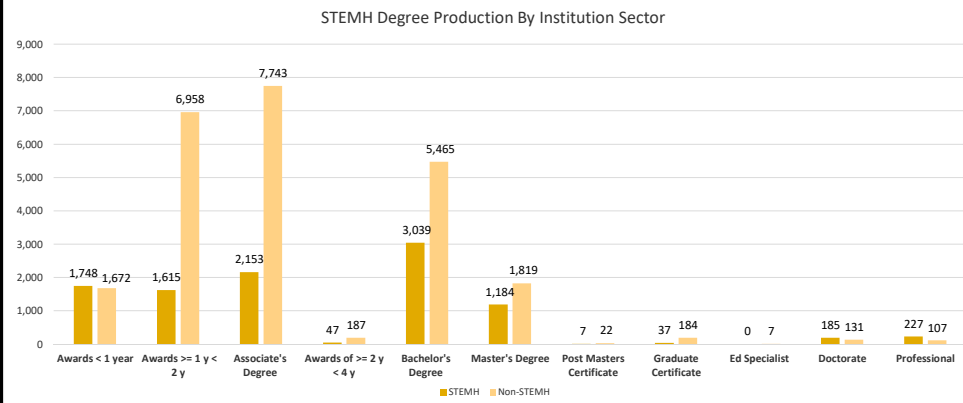

New Mexico Postsecondary AY 2016-17 STEMH Degree Production

	Awards of less than 1 academic years		Awards of at least 1 years but less than 2 years		Associate's Degree		Awards of at least 2 years but less than 4 years		Bachelor's Degree		Master's Degree		Post Master's Certificate		Graduate Certificate		Ed Specialist Certificate		Doctorate Degree		Professional Degree (M.D. or J.D.)		Total STEMH Degree Production by Institution		
	STEMH		STEMH		STEMH		STEMH		STEMH		STEMH		STEMH		STEMH		STEMH		STEMH		STEMH		STEMH		
	Y	N	Y	N	Y	N	Y	N	Y	N	Y	N	Y	N	Y	N	Y	N	Y	N	Y	N	Y	N	
Research Universities																									
New Mexico Institute of Mining and Tech	-	-	-	-	-	2	-	-	281	21	81	10	-	-	3	-	-	-	-	10	-	-	-	375	33
New Mexico State University	-	-	-	-	-	-	27	-	999	1,523	236	475	5	-	13	43	-	7	66	45	-	-	1,319	2,120	
University of New Mexico	-	-	1	7	11	-	-	-	1,162	2,836	524	705	2	22	12	48	-	-	109	86	227	107	2,043	3,816	
	-	-	1	7	11	-	-	29	2,442	4,380	841	1,190	7	22	28	91	-	7	185	131	227	107	3,737	5,969	
Comprehensive Universities																									
Eastern New Mexico University	-	-	-	1	-	267	-	-	212	527	72	229	-	-	-	30	-	-	-	-	-	-	-	284	1,054
New Mexico Highlands University	-	-	-	-	-	-	-	-	245	306	146	280	-	-	5	15	-	-	-	-	-	-	-	396	601
Northern New Mexico College	3	-	12	12	32	42	-	-	26	35	-	-	-	-	-	-	-	-	-	-	-	-	-	73	89
Western New Mexico University	9	20	5	25	42	69	-	-	102	180	125	97	-	-	4	48	-	-	-	-	-	-	287	439	
	12	20	17	38	74	378	-	-	585	1,048	343	606	-	-	9	93	-	-	-	-	-	-	1,040	2,183	
Branch Community Colleges																									
ENMU Roswell Branch	177	216	52	90	90	157	-	15	-	-	-	-	-	-	-	-	-	-	-	-	-	-	319	478	
ENMU Ruidoso Branch	35	-	3	10	6	37	-	-	-	-	-	-	-	-	-	-	-	-	-	-	-	-	44	47	
NMSU Alamogordo Branch	-	-	2	-	2	103	-	-	-	-	-	-	-	-	-	-	-	-	-	-	-	-	20	107	
NMSU Carlsbad Branch	-	-	-	8	14	80	-	-	-	-	-	-	-	-	-	-	-	-	-	-	-	-	24	88	
NMSU Dona Ana Branch	35	153	212	101	175	946	-	-	-	-	-	-	-	-	-	-	-	-	-	-	-	-	422	1,200	
NMSU Grants Branch	-	-	4	20	10	65	-	-	-	-	-	-	-	-	-	-	-	-	-	-	-	-	22	79	
UNM Gallup Branch	-	-	33	58	65	124	-	-	-	-	-	-	-	-	-	-	-	-	-	-	-	-	98	182	
UNM Los Alamos Branch	26	-	2	8	30	43	-	-	-	-	-	-	-	-	-	-	-	-	-	-	-	-	58	51	
UNM Taos Branch	7	-	15	23	20	67	-	-	-	-	-	-	-	-	-	-	-	-	-	-	-	-	42	90	
UNM Valencia Branch	116	5	4	5	51	75	-	-	-	-	-	-	-	-	-	-	-	-	-	-	-	-	171	85	
	396	380	351	315	473	1,697	-	15	-	-	-	-	-	-	-	-	-	-	-	-	-	-	1,220	2,407	
Independent Community Colleges																									
Central New Mexico Community College	903	724	375	5,859	839	4,045	47	125	-	-	-	-	-	-	-	-	-	-	-	-	-	-	2,164	10,753	
Clovis Community College	122	133	102	66	63	270	-	-	-	-	-	-	-	-	-	-	-	-	-	-	-	-	287	469	
Luna Community College	-	-	51	22	25	40	-	5	-	-	-	-	-	-	-	-	-	-	-	-	-	-	76	67	
Mesalands Community College	74	80	5	-	20	26	-	-	-	-	-	-	-	-	-	-	-	-	-	-	-	-	99	106	
New Mexico Junior College	-	-	16	105	44	435	-	-	-	-	-	-	-	-	-	-	-	-	-	-	-	-	60	540	
San Juan College	86	319	524	140	369	457	-	42	-	-	-	-	-	-	-	-	-	-	-	-	-	-	979	958	
Santa Fe Community College	153	3	96	296	196	276	-	-	-	-	-	-	-	-	-	-	-	-	-	-	-	-	445	575	
	1,338	1,259	1,169	6,488	1,556	5,549	47	172	-	-	-	-	-	-	-	-	-	-	-	-	-	-	4,110	13,468	
Tribal Colleges																									
Dine College	2	-	-	-	8	10	-	-	-	-	-	-	-	-	-	-	-	-	-	-	-	-	10	10	
Institute of American Indian Arts	-	7	-	-	-	5	-	-	-	26	-	22	-	-	-	-	-	-	-	-	-	-	-	60	
Southwestern Indian Polytechnic Institute	-	-	9	3	28	41	-	-	-	-	-	-	-	-	-	-	-	-	-	-	-	-	37	44	
Navajo Technical University	-	5	62	103	14	34	-	-	12	11	-	1	-	-	-	-	-	-	-	-	-	-	88	154	
	2	12	71	106	50	90	-	-	12	37	-	23	-	-	-	-	-	-	-	-	-	-	135	268	
STEMH Degree Production by Award Type Subtotals	1,748	1,672	1,615	6,958	2,153	7,743	47	187	3,039	5,465	1,184	1,819	7	22	37	184	-	7	185	131	227	107	10,242	24,295	
Total Degree Production																							34,537		