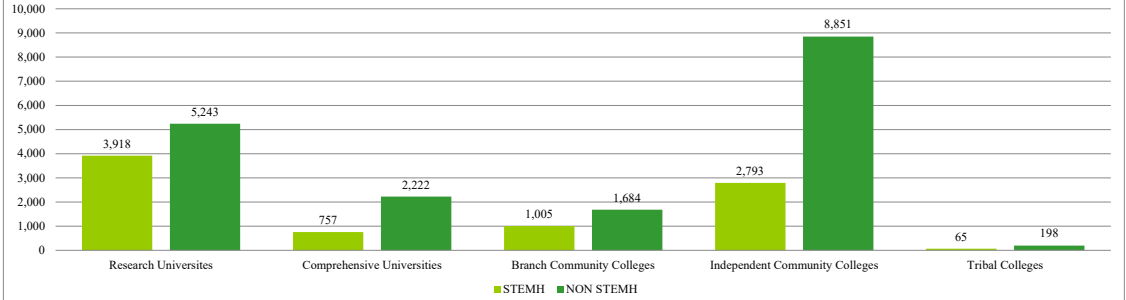

NM Postsecondary AY 20-21 Degree Production by STEMH

Degree Production by Award Type and STEMH

Degree Production by Institution Sector and STEMH

	Awards of less than 1 academic year		Awards of at least 1 years but less than 2 years		Associate's Degree		Awards of at least 2 years but less than 4 years		Bachelor's Degree		Master's Degree		Post Master's Certificate		Graduate Certificate		Ed Specialist Cert		Doctorate		Professional (M.D. or J.D.)		Total Degree Production by Institution and STEMH		
	STEMH		STEMH		STEMH		STEMH		STEMH		STEMH		STEMH		STEMH		STEMH		STEMH		STEMH		STEMH		
	Y	N	Y	N	Y	N	Y	N	Y	N	Y	N	Y	N	Y	N	Y	N	Y	N	Y	N	Y	N	Y
Research Universities	-	-	-	-	-	1	-	-	215	10	85	11	-	-	2	-	-	-	16	-	-	-	318	22	
New Mexico Institute of Mining & Tech	-	-	-	-	-	-	-	-	1,038	1,387	232	411	-	-	9	48	-	12	86	34	-	-	1,365	1,895	
New Mexico State University	-	1	5	34	-	-	-	-	1,467	2,482	478	594	7	8	18	29	-	95	73	165	105	2,235	3,326		
University of New Mexico	-	1	5	34	-	4	-	-	2,720	3,879	795	1,016	7	8	29	77	-	12	197	107	165	105	3,918	5,243	
Comprehensive Universities	-	-	-	-	3	263	-	-	198	495	61	232	-	-	-	20	-	-	-	-	-	-	262	1,010	
Eastern New Mexico University	-	-	-	-	-	-	-	-	150	239	143	171	-	-	4	45	-	-	-	-	-	-	297	455	
New Mexico Highlands University	-	-	-	-	-	-	-	-	13	60	-	-	-	-	-	-	-	-	-	-	-	-	74	138	
Northern New Mexico College	-	-	-	21	61	57	-	-	74	154	4	249	-	-	-	115	-	-	-	-	-	-	124	619	
Western New Mexico University	17	16	14	25	15	60	-	-	435	948	208	652	-	-	4	180	-	-	-	-	-	-	757	2,222	
Branch Community Colleges	17	16	14	46	79	380	-	-	435	948	208	652	-	-	4	180	-	-	-	-	-	-	757	2,222	
ENMU - Roswell	19	29	46	62	87	105	-	-	-	-	-	-	-	-	-	-	-	-	-	-	-	-	152	196	
ENMU - Ruidoso	16	5	3	13	5	37	-	-	-	-	-	-	-	-	-	-	-	-	-	-	-	-	24	55	
NMSU - Alamogordo	7	4	11	25	19	57	-	-	-	-	-	-	-	-	-	-	-	-	-	-	-	-	37	86	
NMSU - Carlsbad	-	-	9	18	31	96	-	-	-	-	-	-	-	-	-	-	-	-	-	-	-	-	40	114	
NMSU - Dona Ana	69	38	200	118	178	711	-	-	-	-	-	-	-	-	-	-	-	-	-	-	-	-	447	867	
NMSU - Grants	-	-	24	11	1	32	-	-	-	-	-	-	-	-	-	-	-	-	-	-	-	-	25	43	
UNM - Gallup	24	-	13	36	52	138	-	-	-	-	-	-	-	-	-	-	-	-	-	-	-	-	89	174	
UNM - Los Alamos	28	-	-	-	21	29	-	-	-	-	-	-	-	-	-	-	-	-	-	-	-	-	49	29	
UNM - Taos	12	-	25	11	44	41	-	-	-	-	-	-	-	-	-	-	-	-	-	-	-	-	81	52	
UNM - Valencia	27	-	1	-	33	68	-	-	-	-	-	-	-	-	-	-	-	-	-	-	-	-	61	68	
Independent Community Colleges	202	76	332	294	471	1,314	-	-	-	-	-	-	-	-	-	-	-	-	-	-	-	-	1,005	1,684	
Central New Mexico Community College	442	596	255	3,789	985	3,135	69	48	-	-	-	-	-	-	-	-	-	-	-	-	-	-	1,751	7,568	
Clovis Community College	264	150	57	49	73	307	-	-	-	-	-	-	-	-	-	-	-	-	-	-	-	-	394	506	
Luna Community College	-	-	24	45	38	37	-	4	-	-	-	-	-	-	-	-	-	-	-	-	-	-	62	86	
Mesalands Community College	290	5	3	2	15	37	-	-	-	-	-	-	-	-	-	-	-	-	-	-	-	-	308	44	
New Mexico Junior College	-	-	5	80	30	232	-	-	-	-	-	-	-	-	-	-	-	-	-	-	-	-	35	312	
San Juan College	45	183	195	98	357	337	-	7	-	-	-	-	-	-	-	-	-	-	-	-	-	-	597	625	
Santa Fe Community College	62	2	77	194	104	139	-	-	-	-	-	-	-	-	-	-	-	-	-	-	-	-	243	335	
Tribal Colleges	1,103	936	616	4,257	1,602	4,224	69	59	-	-	-	-	-	-	-	-	-	-	-	-	-	-	3,390	9,476	
Dine College	-	-	-	-	-	-	-	-	-	-	-	-	-	-	-	-	-	-	-	-	-	-	-	-	-
Institute of American Indian Arts	-	11	-	1	-	6	-	-	-	55	-	14	-	-	-	-	-	-	-	-	-	-	-	87	
Southwestern Indian Polytechnic Institute	-	-	-	1	17	32	-	-	-	-	-	-	-	-	-	-	-	-	-	-	-	-	17	33	
Navajo Technical Institute	-	2	21	43	13	30	-	-	14	3	-	-	-	-	-	-	-	-	-	-	-	-	48	78	
STEM Degree Production by Award Type Subtotals	1,322	1,042	988	4,676	2,182	5,990	69	59	3,169	4,885	1,003	1,682	7	8	33	257	0	12	197	107	165	105	9,135	18823	
Total Degree Production																								27,958	