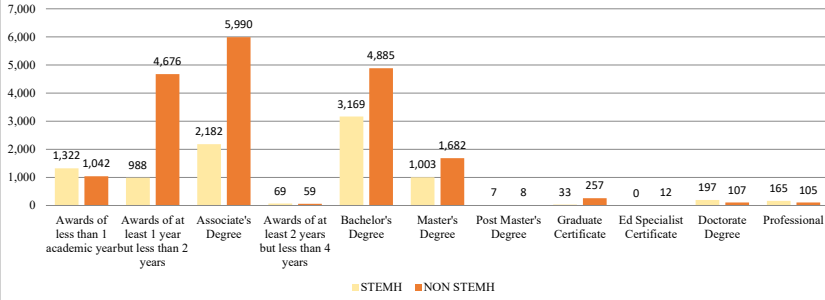

NM Postsecondary AY 20-21 Degree Production by STEMH

Degree Production by Award Type and STEMH

Degree Production by Institution Sector and STEMH

	Awards of less than 1 academic year		Awards of at least 1 years but less than 2 years		Associate's Degree		Awards of at least 2 years but less than 4 years		Bachelor's Degree		Master's Degree		Post Master's Certificate		Graduate Certificate		Ed Specialist Cert		Doctorate		Professional (M.D. or J.D.)		Total Degree Production by Institution and STEMH		
	STEMH		STEMH		STEMH		STEMH		STEMH		STEMH		STEMH		STEMH		STEMH		STEMH		STEMH		STEMH		
	Y	N	Y	N	Y	N	Y	N	Y	N	Y	N	Y	N	Y	N	Y	N	Y	N	Y	N	Y	N	Y
Research Universities	-	-	-	-	-	1	-	-	215	10	85	11	-	-	2	-	-	-	16	-	-	-	318	22	
New Mexico Institute of Mining & Tech	-	-	-	-	-	-	-	-	1,038	1,387	232	411	-	-	9	48	-	12	86	34	-	-	1,365	1,895	
New Mexico State University	-	1	5	34	-	-	-	-	1,467	2,482	478	594	7	8	18	29	-	95	73	165	105	2,235	3,326		
University of New Mexico	-	1	5	34	-	4	-	-	2,720	3,879	795	1,016	7	8	29	77	-	12	197	107	165	105	3,918	5,243	
Comprehensive Universities	-	-	-	-	3	263	-	-	198	495	61	232	-	-	-	20	-	-	-	-	-	-	262	1,010	
Eastern New Mexico University	-	-	-	-	-	-	-	-	150	239	143	171	-	-	4	45	-	-	-	-	-	-	297	455	
New Mexico Highlands University	-	-	-	-	-	-	-	-	13	60	-	-	-	-	-	-	-	-	-	-	-	-	74	138	
Northern New Mexico College	-	-	-	21	61	57	-	-	74	154	4	249	-	-	-	115	-	-	-	-	-	-	124	619	
Western New Mexico University	17	16	14	25	15	60	-	-	435	948	208	652	-	-	4	180	-	-	-	-	-	-	757	2,222	
Branch Community Colleges	17	16	14	46	79	380	-	-	435	948	208	652	-	-	4	180	-	-	-	-	-	-	757	2,222	
ENMU - Roswell	19	29	46	62	87	105	-	-	-	-	-	-	-	-	-	-	-	-	-	-	-	-	152	196	
ENMU - Ruidoso	16	5	3	13	5	37	-	-	-	-	-	-	-	-	-	-	-	-	-	-	-	-	24	55	
NMSU - Alamogordo	7	4	11	25	19	57	-	-	-	-	-	-	-	-	-	-	-	-	-	-	-	-	37	86	
NMSU - Carlsbad	-	-	9	18	31	96	-	-	-	-	-	-	-	-	-	-	-	-	-	-	-	-	40	114	
NMSU - Dona Ana	69	38	200	118	178	711	-	-	-	-	-	-	-	-	-	-	-	-	-	-	-	-	447	867	
NMSU - Grants	-	-	24	11	1	32	-	-	-	-	-	-	-	-	-	-	-	-	-	-	-	-	25	43	
UNM - Gallup	24	-	13	36	52	138	-	-	-	-	-	-	-	-	-	-	-	-	-	-	-	-	89	174	
UNM - Los Alamos	28	-	-	-	21	29	-	-	-	-	-	-	-	-	-	-	-	-	-	-	-	-	49	29	
UNM - Taos	12	-	25	11	44	41	-	-	-	-	-	-	-	-	-	-	-	-	-	-	-	-	81	52	
UNM - Valencia	27	-	1	-	33	68	-	-	-	-	-	-	-	-	-	-	-	-	-	-	-	-	61	68	
Independent Community Colleges	202	76	332	294	471	1,314	-	-	-	-	-	-	-	-	-	-	-	-	-	-	-	-	1,005	1,684	
Central New Mexico Community College	442	596	255	3,789	985	3,135	69	48	-	-	-	-	-	-	-	-	-	-	-	-	-	-	1,751	7,568	
Clovis Community College	264	150	57	49	73	307	-	-	-	-	-	-	-	-	-	-	-	-	-	-	-	-	394	506	
Luna Community College	-	-	24	45	38	37	-	4	-	-	-	-	-	-	-	-	-	-	-	-	-	-	62	86	
Mesalands Community College	290	5	3	2	15	37	-	-	-	-	-	-	-	-	-	-	-	-	-	-	-	-	308	44	
New Mexico Junior College	-	-	5	80	30	232	-	-	-	-	-	-	-	-	-	-	-	-	-	-	-	-	35	312	
San Juan College	45	183	195	98	357	337	-	7	-	-	-	-	-	-	-	-	-	-	-	-	-	-	597	625	
Santa Fe Community College	62	2	77	194	104	139	-	-	-	-	-	-	-	-	-	-	-	-	-	-	-	-	243	335	
Tribal Colleges	1,103	936	616	4,257	1,602	4,224	69	59	-	-	-	-	-	-	-	-	-	-	-	-	-	-	3,390	9,476	
Dine College	-	-	-	-	-	-	-	-	-	-	-	-	-	-	-	-	-	-	-	-	-	-	-	-	-
Institute of American Indian Arts	-	11	-	1	-	6	-	-	-	55	-	14	-	-	-	-	-	-	-	-	-	-	-	87	
Southwestern Indian Polytechnic Institute	-	-	-	1	17	32	-	-	-	-	-	-	-	-	-	-	-	-	-	-	-	-	17	33	
Navajo Technical Institute	-	2	21	43	13	30	-	-	14	3	-	-	-	-	-	-	-	-	-	-	-	-	48	78	
STEM Degree Production by Award Type Subtotals	1,322	1,042	988	4,676	2,182	5,990	69	59	3,169	4,885	1,003	1,682	7	8	33	257	0	12	197	107	165	105	9,135	18823	
Total Degree Production																								27,958	