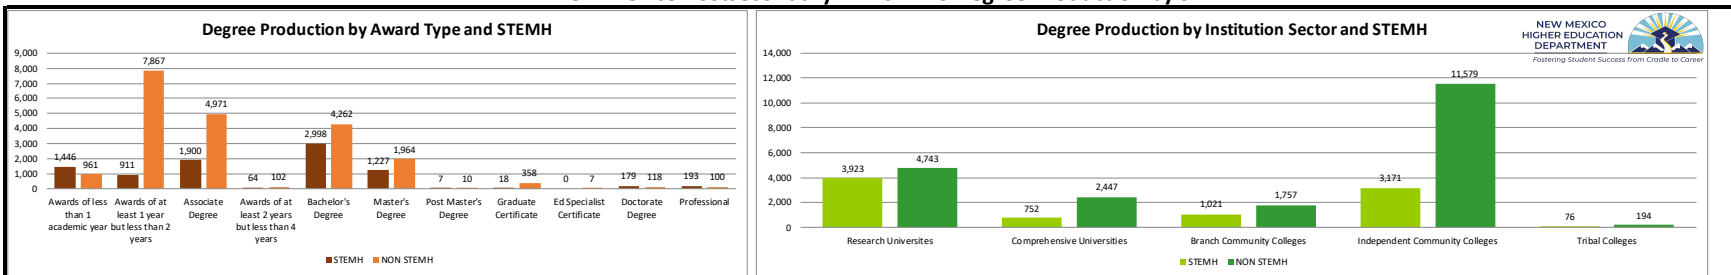

New Mexico Postsecondary AY 2022-23 Degree Production by STEMH

	Awards of less than 1 academic year		Awards of at least 1 year but less than 2 years		Associate Degree		Awards of at least 2 years but less than 4 years		Bachelor's Degree		Master's Degree		Post Master's Certificate		Graduate Certificate		Ed Specialist		Doctorate		Professional (M.D. or J.D.)		Total Degree Production by Institution and STEMH	
	STEMH		STEMH		STEMH		STEMH		STEMH		STEMH		STEMH		STEMH		STEMH		STEMH		STEMH		STEMH	
	Y	N	Y	N	Y	N	Y	N	Y	N	Y	N	Y	N	Y	N	Y	N	Y	N	Y	N	Y	N
Research Universities	-	-	-	-	-	-	-	-	217	14	77	4	-	-	-	-	-	-	10	-	-	-	309	25
New Mexico Institute of Mining & Tech	-	-	-	-	-	-	-	-	1,054	1,352	327	419	*	-	*	67	-	*	78	26	-	-	1,469	1,871
New Mexico State University	-	*	*	*	10	-	-	-	1,271	1,787	580	792	*	10	*	55	-	-	91	92	193	100	2,145	2,847
University of New Mexico	-	1	2	10	-	-	3	-	2,542	3,153	984	1,216	7	10	16	125	-	7	179	118	193	100	3,923	4,743
Comprehensive Universities	-	-	-	-	14	190	-	-	191	515	89	255	-	-	-	56	-	-	-	-	-	-	294	1,016
Eastern New Mexico University	-	-	-	-	-	*	-	-	144	251	149	193	-	-	*	67	-	-	-	-	-	-	295	512
New Mexico Highlands University	-	-	-	-	39	43	37	-	20	71	-	-	-	-	-	-	-	-	-	-	-	-	63	148
Northern New Mexico College	*	26	*	16	15	131	-	-	70	214	*	274	-	-	-	110	-	-	-	-	-	-	100	771
Western New Mexico University	8	27	2	55	72	359	-	-	425	1,051	243	722	-	-	2	233	-	-	-	-	-	-	752	2,447
Branch Community Colleges	69	135	44	53	76	151	-	-	-	-	-	-	-	-	-	-	-	-	-	-	-	-	189	345
Eastern New Mexico University - Roswell	24	-	*	14	*	39	-	-	-	-	-	-	-	-	-	-	-	-	-	-	-	-	35	53
Eastern New Mexico University - Ruidoso	*	*	-	*	21	45	-	-	-	-	-	-	-	-	-	-	-	-	-	-	-	-	27	58
New Mexico State University - Alamogordo	79	24	178	100	181	733	-	-	-	-	-	-	-	-	-	-	-	-	-	-	-	-	438	857
New Mexico Stat University - Doña Ana	11	-	10	16	*	45	-	-	-	-	-	-	-	-	-	-	-	-	-	-	-	-	30	61
New Mexico State University - Grants	43	-	14	29	63	215	-	-	-	-	-	-	-	-	-	-	-	-	-	-	-	-	120	244
University of New Mexico - Gallup	18	-	-	24	35	-	-	-	-	-	-	-	-	-	-	-	-	-	-	-	-	-	42	35
University of New Mexico - Los Alamos	16	-	18	24	34	16	-	-	-	-	-	-	-	-	-	-	-	-	-	-	-	-	68	40
University of New Mexico - Taos	45	-	-	27	63	-	-	-	-	-	-	-	-	-	-	-	-	-	-	-	-	-	72	64
University of New Mexico - Valencia	311	163	267	246	443	1,342	-	6	-	-	-	-	-	-	-	-	-	-	-	-	-	-	1,021	1,757
Independent Community Colleges	423	484	295	6,398	872	2,130	64	69	-	-	-	-	-	-	-	-	-	-	-	-	-	-	1,654	9,081
Central New Mexico Community College	197	146	39	32	56	278	-	-	-	-	-	-	-	-	-	-	-	-	-	-	-	-	292	456
Clovis Community College	-	-	23	33	55	32	-	10	-	-	-	-	-	-	-	-	-	-	-	-	-	-	78	75
Luna Community College	-	16	10	*	23	48	-	-	-	-	-	-	-	-	-	-	-	-	-	-	-	-	257	71
Mesalands Community College	-	-	*	125	17	238	-	-	-	-	-	-	-	-	-	-	-	-	-	-	-	-	26	363
New Mexico Junior College	167	110	127	720	259	290	-	17	-	-	-	-	-	-	-	-	-	-	-	-	-	-	553	1,137
San Juan College	102	-	109	183	67	137	-	-	-	-	-	-	-	-	-	-	-	-	-	-	-	-	278	322
Santa Fe Community College	14	-	-	*	19	70	-	-	-	-	-	-	-	-	-	-	-	-	-	-	-	-	33	74
Southeast New Mexico College	1,127	758	612	7,502	1,368	3,223	64	96	-	-	-	-	-	-	-	-	-	-	-	-	-	-	3,171	11,579
Tribal Colleges	-	-	5	-	6	3	-	-	9	7	-	-	-	-	-	-	-	-	-	-	-	-	20	10
Diné College	-	12	-	-	3	-	-	-	35	-	22	-	-	-	-	-	-	-	-	-	-	-	0	72
Institute of American Indian Arts	-	-	-	-	-	-	-	-	-	-	-	-	-	-	-	-	-	-	-	-	-	-	0	0
Southwestern Indian Polytechnic Institute	-	-	23	54	11	38	-	-	22	16	-	4	-	-	-	-	-	-	-	-	-	-	56	112
Navajo Technical University	-	12	28	54	17	44	-	-	31	58	-	26	-	-	-	-	-	-	-	-	-	-	76	194
Total Degree Production by Award Type and STEMH	1,446	961	911	7,867	1,900	4,971	64	102	2,998	4,262	1,227	1,964	7	10	18	358	0	7	179	118	193	100	8,943	20,720
Total Degree Production																							29,663	